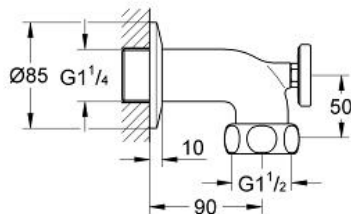

Wall union, male 1 1/4"

MODEL # 12444000

Pure Freude  
an Wasser

GROHE

**Product Description:**

Wall union, male 1 1/4"

**Standard Specification:**

- With Centigrade Thermometer
- 1 1/2" x 1 1/4" male threaded nut
- Projection 3 1/2"
- Screw escutcheon
- For Grohtherm XL 1" (35 085/35 086)
- **GROHE StarLight** chrome finish

**Applicable Codes & Standards:**

- Energy Policy Act of 1992
- ASME A112.18.1/CSA B125.1

**Color:**

- 12444000 StarLight Chrome