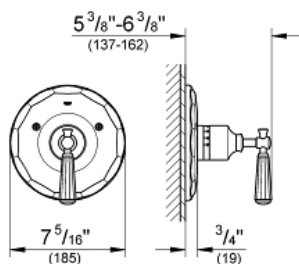

KENSINGTON
Thermostat Trim
MODEL # 19266EN0

Pure Freude
an Wasser

GROHE

Product Description:
KENSINGTON
Thermostat Trim

Standard Specification:

- GROHE StarLight finish
- For use with GrohTherm Rough-In Valve (34 331) or (34 397)

Applicable Codes & Standards:

- Energy Policy Act of 1992
- ASME A112.18.1/CSA B125.1
- ICC/ANSI A117.1

Color:

- 19266EN0 Brushed Nickel InfinityFinish