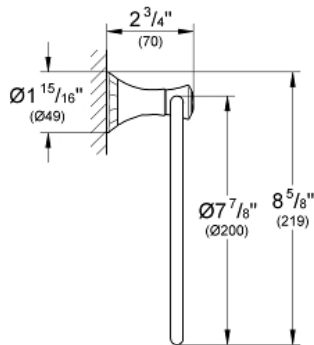

KENSINGTON
Towel Ring
MODEL # 40222EN0

Pure Freude
an Wasser

GROHE

Product Description:
KENSINGTON
Towel Ring

Standard Specification:

- GROHE StarLight finish

Applicable Codes & Standards:

- Energy Policy Act of 1992
- ASME A112.18.1/CSA B125.1