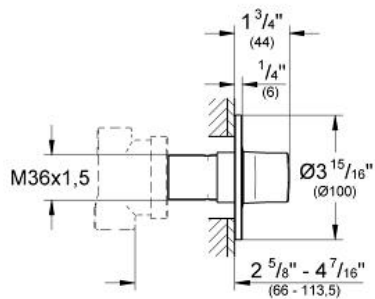

GROHE ONDUS
3-Way Diverter Trim

MODEL # 19440000

Pure Freude
an Wasser

GROHE

Product Description:
GROHE ONDUS
3-Way Diverter Trim

Standard Specification:

- For use with Diverter Rough-In Valve 29 035
- Bayonet union escutcheon
- Adjustable installation depth: 2 1/2" - 4 1/2"
- Only for use with concealed body
- Metal grip handle

Applicable Codes & Standards:

- Energy Policy Act of 1992
- ASME A112.18.1/CSA B125.1

Color:

- 19440000 StarLight Chrome