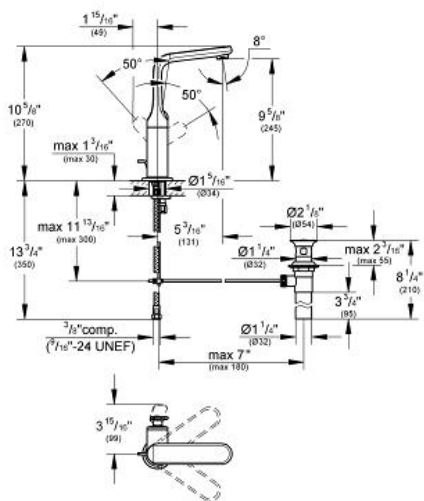

VERIS Single-Handle Bathroom Faucet L-size

MODEL # 32185LS0

Pure Freude
an Wasser

GROHE

Product Description:

VERIS

Single-Handle Bathroom Faucet L-size

Standard Specification:

- Single hole installation
- GROHE SilkMove 1.1" (28 mm) ceramic cartridge
- GROHE StarLight chrome finish
- Swivel Spout
- Stop limiter
- SpeedClean flow control
- 1 1/4" pop-up waste set
- Stainless steel flex lines
- Quick installation system
- Max Flow Rate: 1.5 gpm (5.7 L/min)