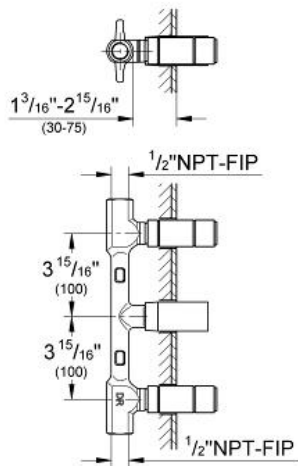

Two-Handle Bathroom Sink Valve

MODEL # 33885000

Pure Freude
an Wasser

GROHE

Product Description:

Two-Handle Bathroom Sink Valve

Standard Specification:

- Wall installation
- **GROHE StarLight** chrome finish
- **GROHE SilkMove** ceramic cartridge
- 1/2" NPT Female Inlets
- 8" On-Center Rough-In Valve
- Cast Brass Construction