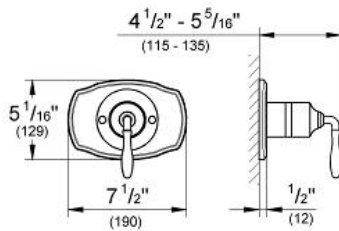

Color:

- 19708EN0 EN0 brushed nickel

SEABURY
Pressure Balance Valve Trimset
MODEL # 19708ZB0

Pure Freude an Wasser

GROHE America, Inc | 200 North Gary Avenue, Suite G, Roselle, IL 60172
Phone: +1 (800) 444-7643 | Fax: +1 (800) 225-2778 | us-customerservice@grohe.com

ADA

Product Description:
Pressure Balance Valve Trimset

Standard Specification:

- GROHE StarLight finish
- For use with Grohsafe Rough-In Valve (35 015)

Applicable Codes & Standards:

- Energy Policy Act of 1992
- ASME A112.18.1/CSA B125.1
- ICC/ANSI A117.1