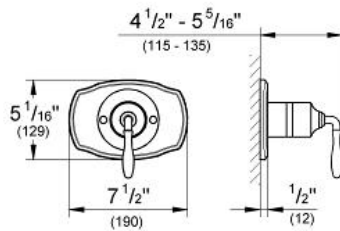

ADA

Product Description:
Pressure Balance Valve Trimset

Standard Specification:

- GROHE StarLight finish
- For use with Grohsafe Rough-In Valve (35 015)

Applicable Codes & Standards:

- Energy Policy Act of 1992
- ASME A112.18.1/CSA B125.1
- ICC/ANSI A117.1