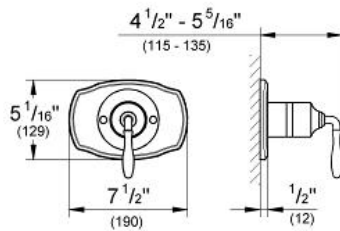

Color:

- 19708000 000 chrome

SEABURY
Pressure Balance Valve Trimset
MODEL # 19708EN0

Pure Freude an Wasser

GROHE America, Inc | 200 North Gary Avenue, Suite G, Roselle, IL 60172
Phone: +1 (800) 444-7643 | Fax: +1 (800) 225-2778 | us-customerservice@grohe.com

ADA

Product Description:
Pressure Balance Valve Trimset

Standard Specification:

- GROHE StarLight finish
- For use with Grohsafe Rough-In Valve (35 015)

Applicable Codes & Standards:

- Energy Policy Act of 1992
- ASME A112.18.1/CSA B125.1
- ICC/ANSI A117.1