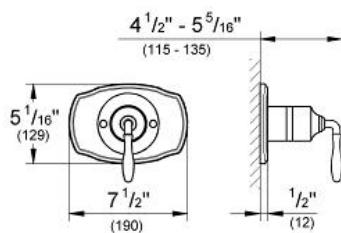

SEABURY
Pressure Balance Valve Trim
MODEL # 19708000

Pure Freude
an Wasser

GROHE

ADA

Product Description:
SEABURY
Pressure Balance Valve Trim

Standard Specification:

- GROHE StarLight chrome finish
- For use with Grohsafe Rough-In Valve (35 015)