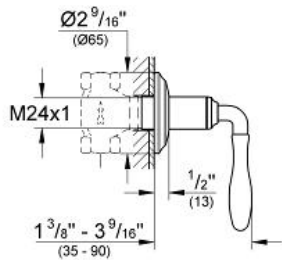

SEABURY
Volume Control Valve Trim
MODEL # 19828000

Pure Freude
an Wasser

GROHE

ADA

C

Product Description:

SEABURY

Volume Control Valve Trim

Standard Specification:

- For use with Rough-In Valve (29 273) (1/2" NPT) or (29 274) (3/4" NPT)
- GROHE StarLight chrome finish

Applicable Codes & Standards:

- Energy Policy Act of 1992
- ASME A112.18.1/CSA B125.1
- ICC/ANSI A117.1