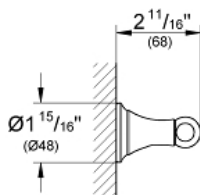

SEABURY
Robe Hook
MODEL # 40159BE0

Pure Freude
an Wasser

GROHE

Product Description:
SEABURY
Robe Hook

Standard Specification:

- GROHE StarLight chrome finish

Applicable Codes & Standards:

- Energy Policy Act of 1992
- ASME A112.18.1/CSA B125.1