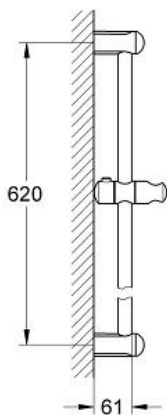

TEMPESTA
24" Shower Bar
MODEL # 27523000

Pure Freude
an Wasser

GROHE

Product Description:
TEMPESTA
24" Shower Bar

Standard Specification:

- With wall brackets, glider and swivel hand shower holder
- GROHE StarLight chrome finish

Applicable Codes & Standards:

- Energy Policy Act of 1992
- ASME A112.18.1/CSA B125.1

Color:

- 27523000 StarLight Chrome