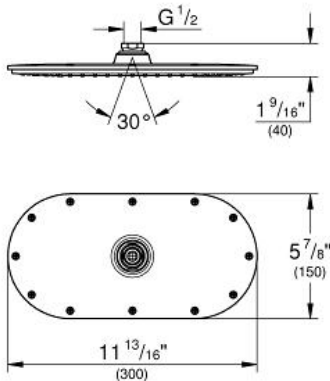

## Shower Head 1 Spray

MODEL # 27471000

Pure Freude  
an Wasser

**Product Description:**  
**RAINSHOWER VERIS 300**  
**Shower Head 1 Spray**

**Standard Specification:**

- Rain spray pattern (1 spray-rain)
- Metal
- Ball joint with turning angle  $\pm 15^\circ$
- 1/2" Connection thread
- 2.5 gpm (9.5 l/min) flow limiter
- **GROHE DreamSpray** perfect spray pattern
- **GROHE StarLight** chrome finish
- **SpeedClean** anti-lime system