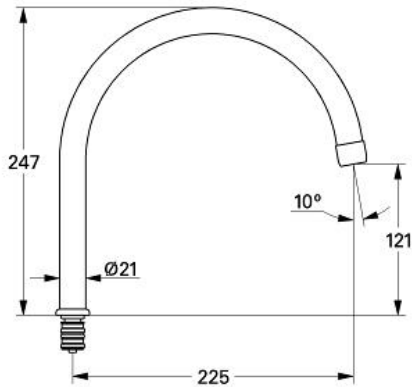

Tubular spout
MODEL # 13049000

Pure Freude
an Wasser

Product Description:

Tubular spout

Standard Specification:

- Stop limiter
- Flow control
- Projection 8 7/8"
- **GROHE StarLight** chrome finish

Color:

□ 13049000 StarLight Chrome