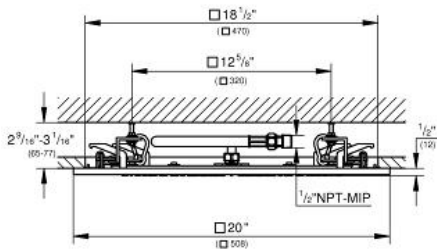

RAINSHOWER F-SERIES 20"
Ceiling Shower Head - 1 spray
MODEL # 27288000

Pure Freude
an Wasser

Product Description:
RAINSHOWER F-SERIES 20"
Ceiling Shower Head - 1 spray

Standard Specification:

- Rain spray pattern (1 spray-rain)
- 20" x 20"
- 1/2" NPT Female thread
- 2.5 gpm (9.5 l/min) flow limiter
- **GROHE DreamSpray** perfect spray pattern
- **GROHE StarLight** chrome finish
- **SpeedClean** anti-lime system
- Suitable for instantaneous heater
- Max Flow Rate 2.5 gpm at 80 psi (9.5 L/min)