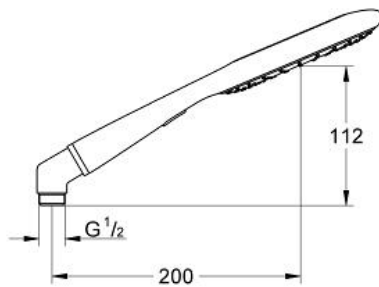

RAINSHOWER ICON 150 Handshower 2 Sprays

MODEL # 27446001

Pure Freude
an Wasser

GROHE

Product Description:
RAINSHOWER ICON 150
Handshower 2 Sprays

Standard Specification:

- Eco function (reduction of flow rate)
- Metal elbow adapter for the combination of hand showers with shower hoses
- 2.5 gpm (9.5 l/min) flow limiter
- **GROHE DreamSpray** perfect spray pattern
- **GROHE StarLight** chrome finish
- **SpeedClean** anti-lime system
- Inner WaterGuide for a longer life
- Universal mounting system (fits all standard shower hoses)
- Suitable for instantaneous heater
- Max Flow Rate 2.5 gpm at 80 psi (9.5 L/min)
- Min. recommended pressure: 15 psi (1.0 bar)