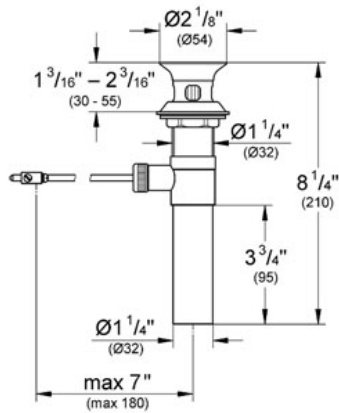

Product Description:

Waste fitting

Standard Specification:

- GROHE StarLight® finish

Color:

- 28957 000 chrome
- 28957 AV0 Satin Nickel inf
- 28957 BE0 Sterling inf
- 28957 EN0 Brushed Nickel
- 28957 L00 White
- 28957 R00 Polished Brass inf
- 28957 ZB0 Oil Rubbed Bronze