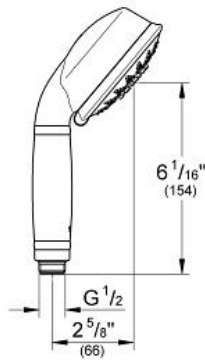

RELEXA RUSTIC 100
Handshower 5 sprays

MODEL # 27125000

Pure Freude
an Wasser

Product Description:
RELEXA RUSTIC 100
Handshower 5 sprays

Standard Specification:

- 5 adjustable spray patterns: Normal / Jet / Rain / Massage / Champagne
- GROHE DreamSpray perfect spray pattern
- GROHE StarLight chrome finish
- SpeedClean anti-lime system
- Inner WaterGuide for a longer life
- Universal mounting system (fits all standard shower hoses)
- Max Flow Rate 2.5 gpm at 80 psi (9.5 L/min)

Applicable Codes & Standards:

- Energy Policy Act of 1992
- ASME A112.18.1/CSA B125.1

Color:

- 27125000 StarLight Chrome