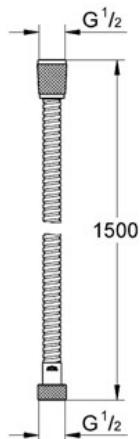

RELEXA
Metal Shower Hose
MODEL # 28143

Pure Freude an Wasser

GROHE

GROHE America, Inc | 200 North Gary Avenue, Suite G, Roselle, IL 60172
Phone: +1 (800) 444-7643 | Fax: +1 (800) 225-2778 | us-customerservice@grohe.com

Product Description:
Metal Shower Hose

Standard Specification:

- GROHE StarLight® finish
- Tensile strength 750N
- Pressure resistance 145 psi
- 59"
- 1/2" x 1/2"
- Longlife
- Strengthened model

Color:

- 28143 000 chrome
- 28143 KS0 velvet black
- 28143 R00 Polished Brass inf
- 28143 LS0 moon white