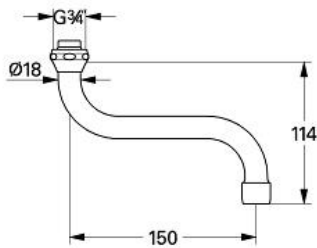

Swivel spout
MODEL # 13005000

Pure Freude
an Wasser

Product Description:

Swivel spout

Standard Specification:

- For 1/2" kitchen wall valves
- Tubular spout
- Projection 5 15/16"
- Flow control
- 3/4" coupling nut
- DR-brass
- **GROHE StarLight** chrome finish

Applicable Codes & Standards:

- Energy Policy Act of 1992
- ASME A112.18.1/CSA B125.1
- US Federal and State material regulations

Color:

- 13005000 StarLight Chrome