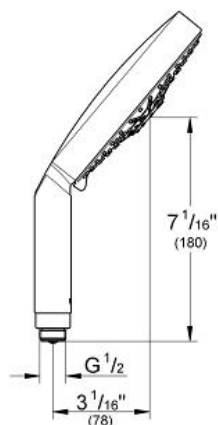

RAINSHOWER COSMOPOLITAN  
160  
Hand Shower 4 Sprays  
MODEL # 27085000

Pure Freude  
an Wasser

**Product Description:**  
RAINSHOWER COSMOPOLITAN 160  
Hand Shower 4 Sprays

**Standard Specification:**

- GROHE StarLight chrome finish
- SpeedClean anti-lime system
- Universal mounting system (fits all standard shower hoses)
- Suitable for instantaneous heater
- Max Flow Rate 2.5 gpm at 80 psi (9.5 L/min)

**Applicable Codes & Standards:**

- Energy Policy Act of 1992
- ASME A112.18.1/CSA B125.1

**Color:**

- 27085000 StarLight Chrome