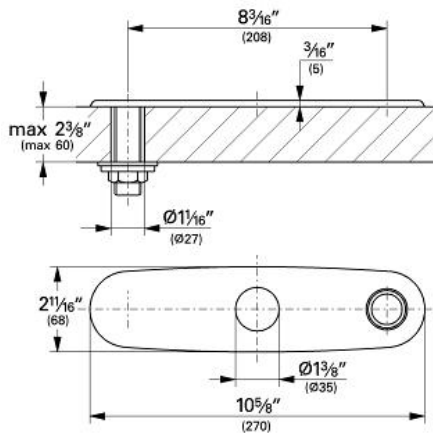

10" Two-Hole Escutcheon

MODEL # 07555000

Pure Freude
an Wasser

GROHE

Product Description:

10" Two-Hole Escutcheon

Standard Specification:

- For use with centerset kitchen faucets with a soap/lotion dispenser to cover unused mounting hole.
- GROHE StarLight chrome finish