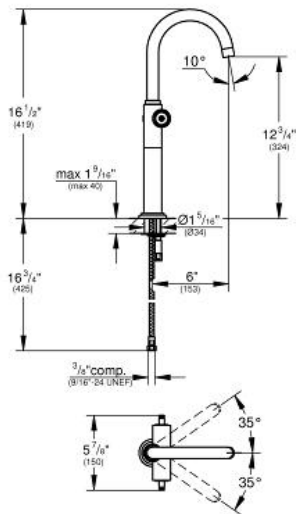

# ATRIO Single-Hole Bathroom Faucet XL- Size

MODEL # 21046000

Pure Freude  
an Wasser

### Product Description:

ATRIO

Single-Hole Bathroom Faucet XL-Size

### Standard Specification:

- GROHE StarLight chrome finish
- GROHE SilkMove ceramic cartridge
- GROHE WaterCare™
- For free-standing bath sinks
- Handles sold separately
- Max Flow Rate: 1.5 gpm (5.7 L/min)
- Less handles – order (18 026) or (18 027) (sold separately)