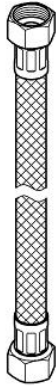

Connection tube

MODEL # 07227000

*Pure Freude
an Wasser*

GROHE
WAVE

Product Description:

Connection tube

Standard Specification:

Color:

07227000 StarLight Chrome