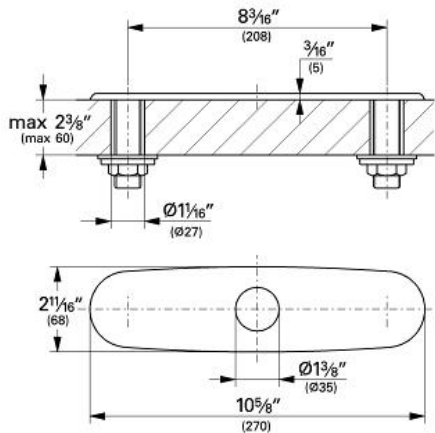

10" Escutcheon

MODEL # 07552ZB0

Pure Freude
an Wasser

GROHE

Product Description:

10" Escutcheon

Standard Specification:

- For use with centerset kitchen, bar, lavatory and bidet faucets to cover unused mounting hole.