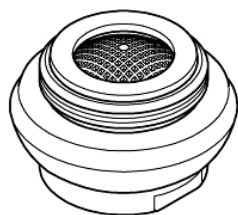

# Flow straightener

MODEL # 13931ZB0

*Pure Freude  
an Wasser*

**GROHE**  
WAVE

#### Standard Specification:

- M 24 x 1
- Flow class PCA
- Flow rate: 1.2 gpm (4.5 l/min)
- **GROHE StarLight** finish