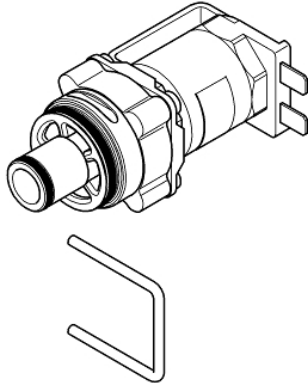

Solenoid valve
MODEL # 42340000

*Pure Freude
an Wasser*

Product Description:

Solenoid valve

Standard Specification:

Color:

□ 42340000 StarLight Chrome