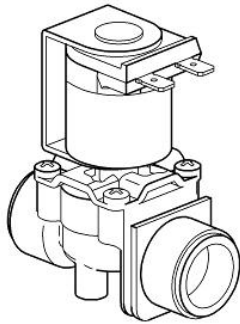

Solenoid valve  
MODEL # 43828000

*Pure Freude  
an Wasser*

**Product Description:**

Solenoid valve

**Standard Specification:**

**Color:**

□ 43828000