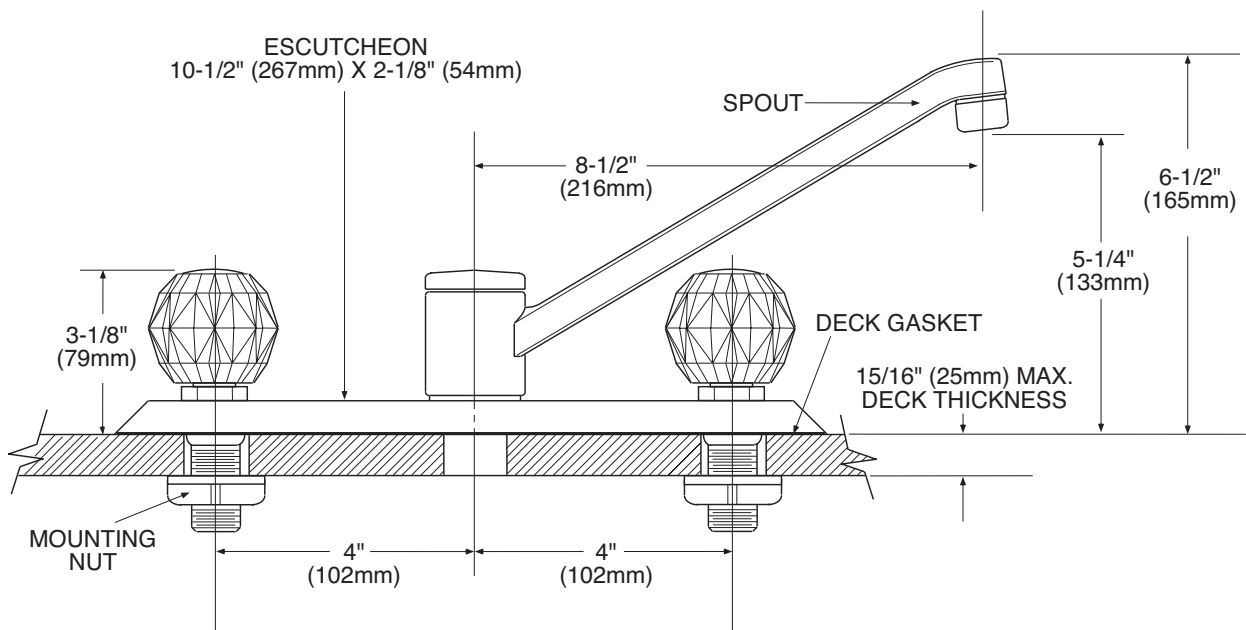

Model: 7900

Bulk Model: 67900

(Bulk packed 12 per carton)

NOTE: This faucet is designed to be installed through 3 holes 1" Min. Dia.

CRITICAL DIMENSIONS

(DO NOT SCALE)

The use of aerator part 116711 reduces flow to a maximum of 1.5 gpm (5.7L/min.)