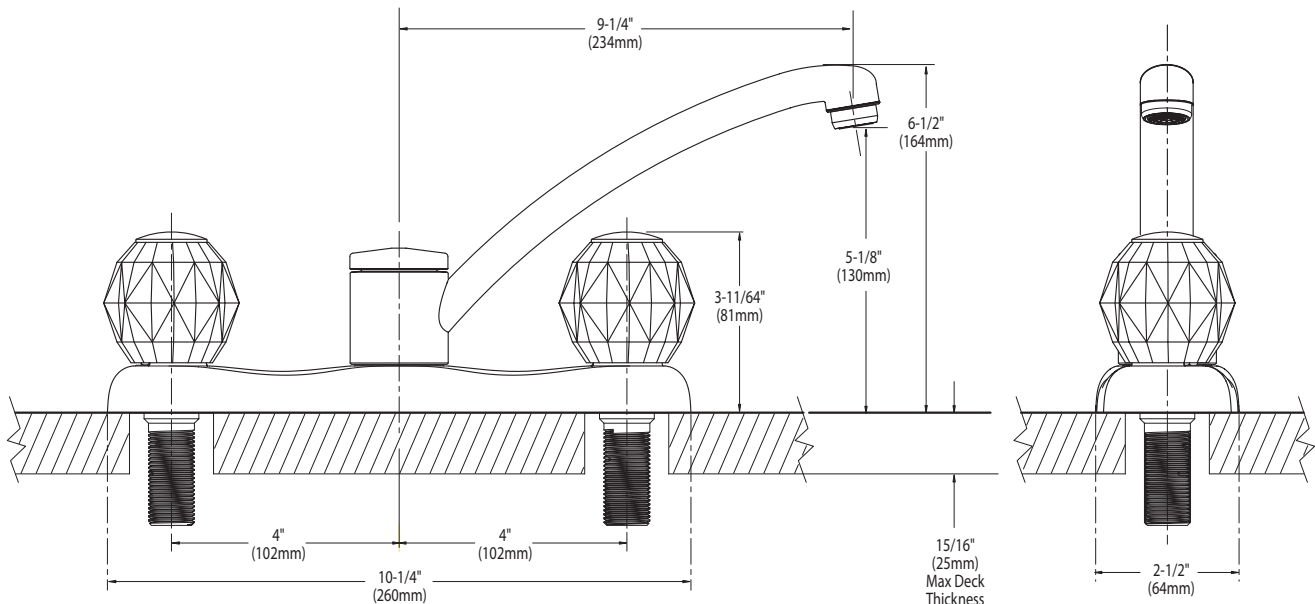

Specifications

**CHATEAU®
Two-Handle Kitchen Faucet**

Model: 7900

Bulk Model: 67900

(Bulk packed 12 per carton)

NOTE: Designed to be installed through 3 holes - 1" min. dia. and on 4" centers

CRITICAL DIMENSIONS
(DO NOT SCALE)

The use of aerator part 116711 reduces flow to a maximum of 1.5 gpm (5.7L/min.)

Buy it for looks. Buy it for life.®

Specifications

DESCRIPTION

- Chrome plated metal construction
- 1/2" IPS connections will accept standard ball nose connection for 3/8" tubing