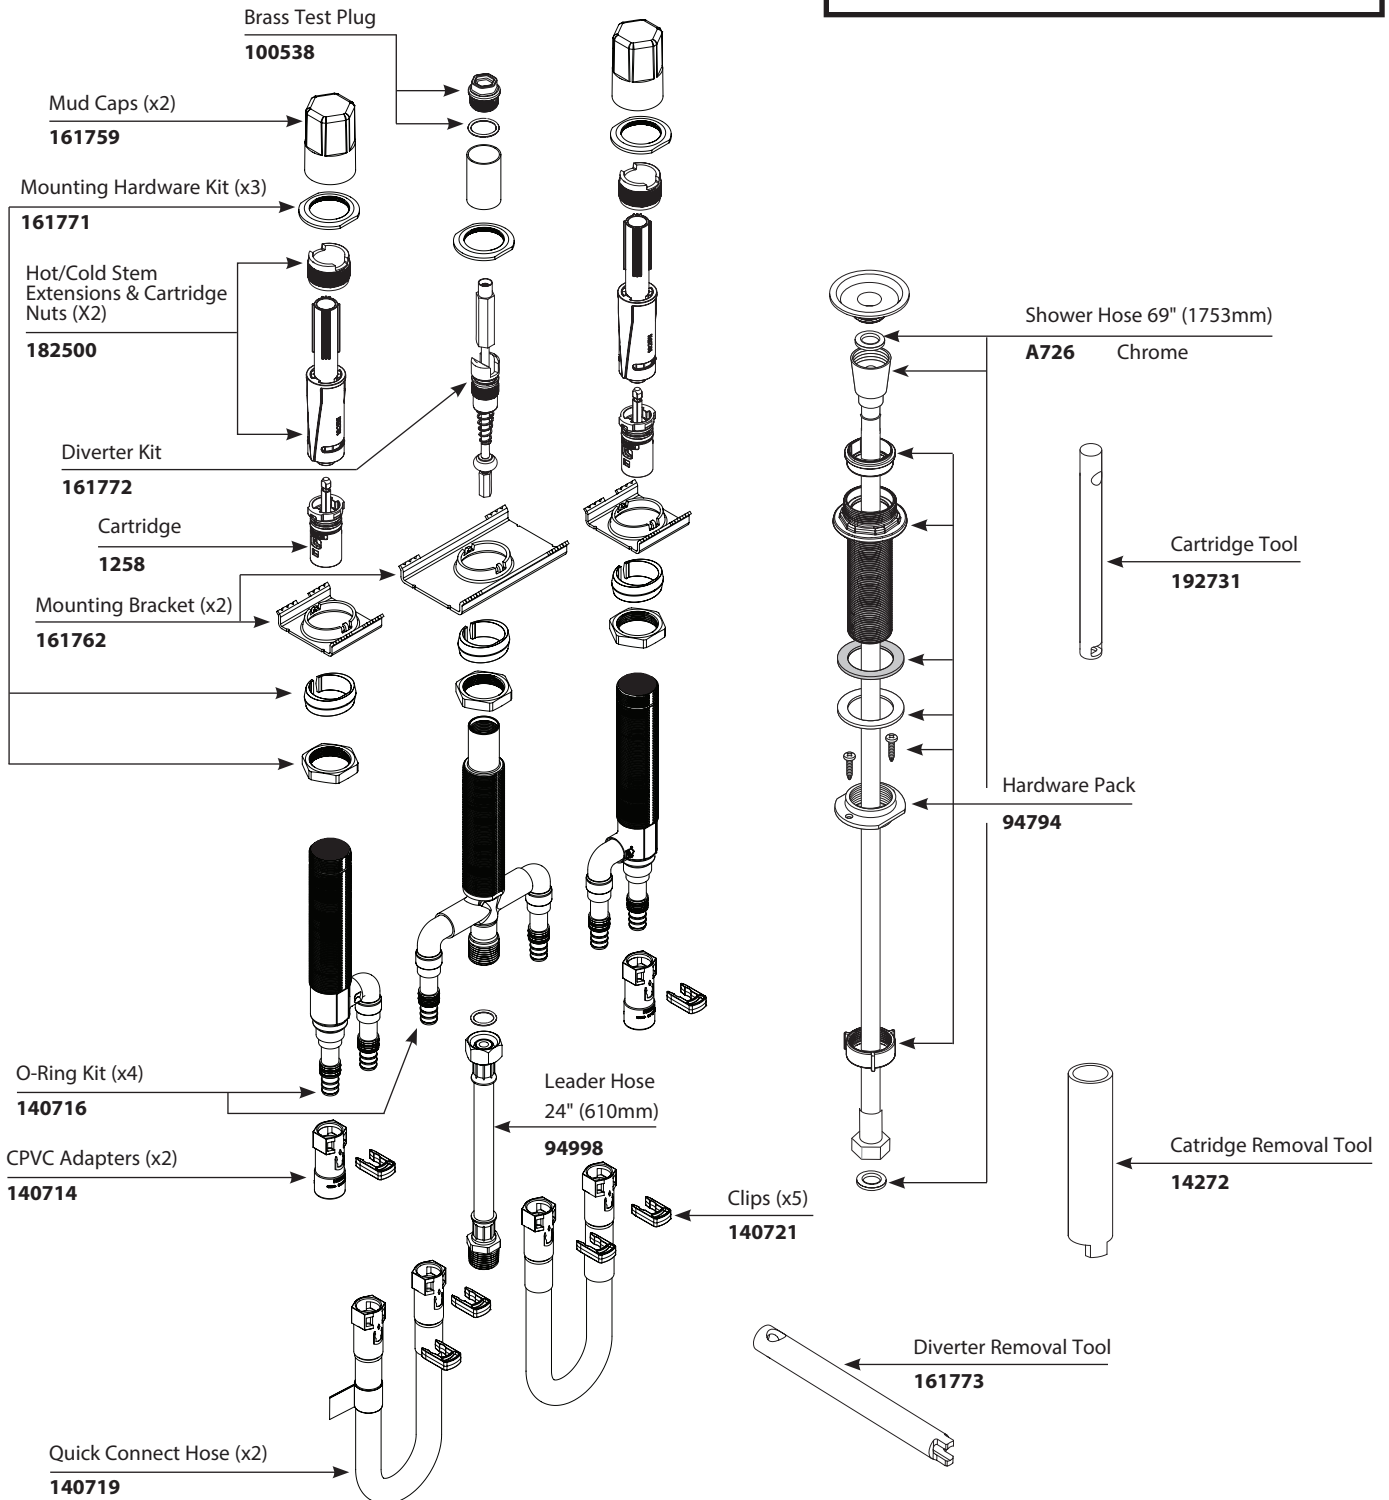

■ Order by Part Number

*There is more than one version of this model.
Page down to identify the version you have.*

(For parts made after 2/2018)

Adjustable Two Handle Roman Tub Valve with Diverter	
MODEL 9793	CONNECTIONS 1/2" PEX/CPVC

■ Order by Part Number

Adjustable Two Handle Roman Tub Valve with Diverter	
MODEL 9793	CONNECTIONS 1/2" PEX/CPVC