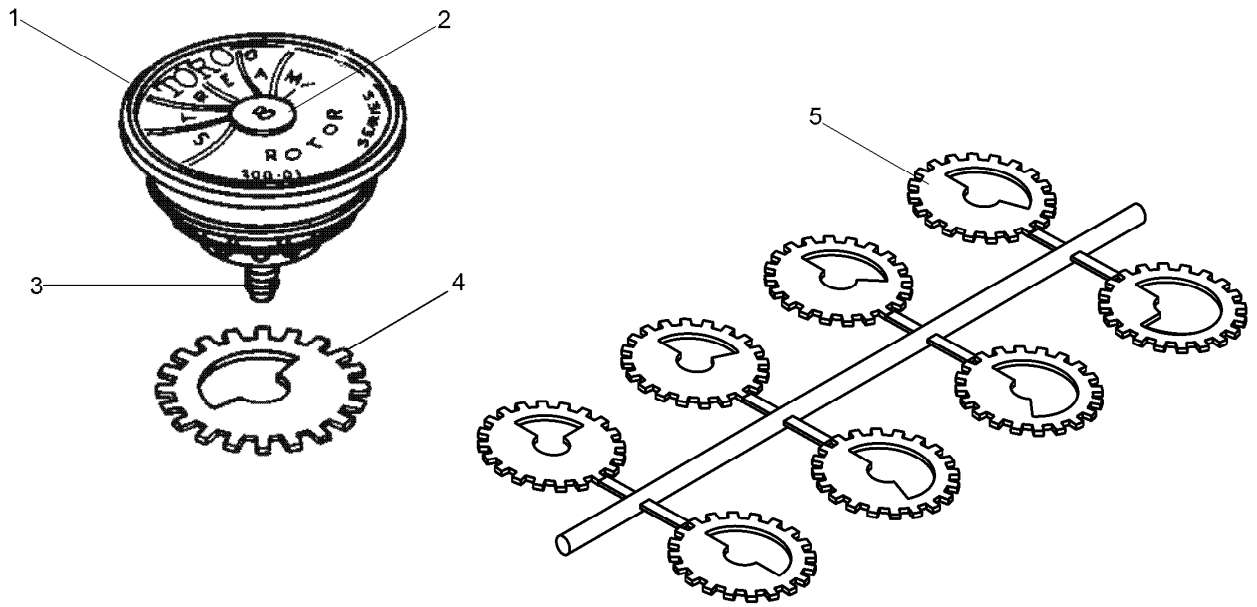

● Not illustrated

■ Order Through Finished Goods Distribution System - Minneapolis

300 and 340 Series Nozzles (continued)

<i>Ref.</i>	<i>Part Number</i>	<i>Qty.</i>	<i>Description</i>
4	310-00	1	Disc, Arc, 225°, Bag Of 10 ■
4	312-00	1	Disc, Arc, 270°, Bag Of 10 ■
4	316-00	1	Disc, Arc, 360°, Bag Of 25 ■
5	340-09-SK	1	Tree, Plastic Arc Disc (Includes All Disc) ■
	89-7853	1	Omni Nozzle Cover (Use With 300-15) ■●

<i>Ref.</i>	<i>Part Number</i>	<i>Qty.</i>	<i>Description</i>
	89-7854	1	Omni Nozzle Cover (Use With 300-25) ■●
	89-7889	1	Plug, Cap, Nozzle, Effluent, Lavender ■●

● Not illustrated
 ■ Order Through Finished Goods Distribution System - Minneapolis