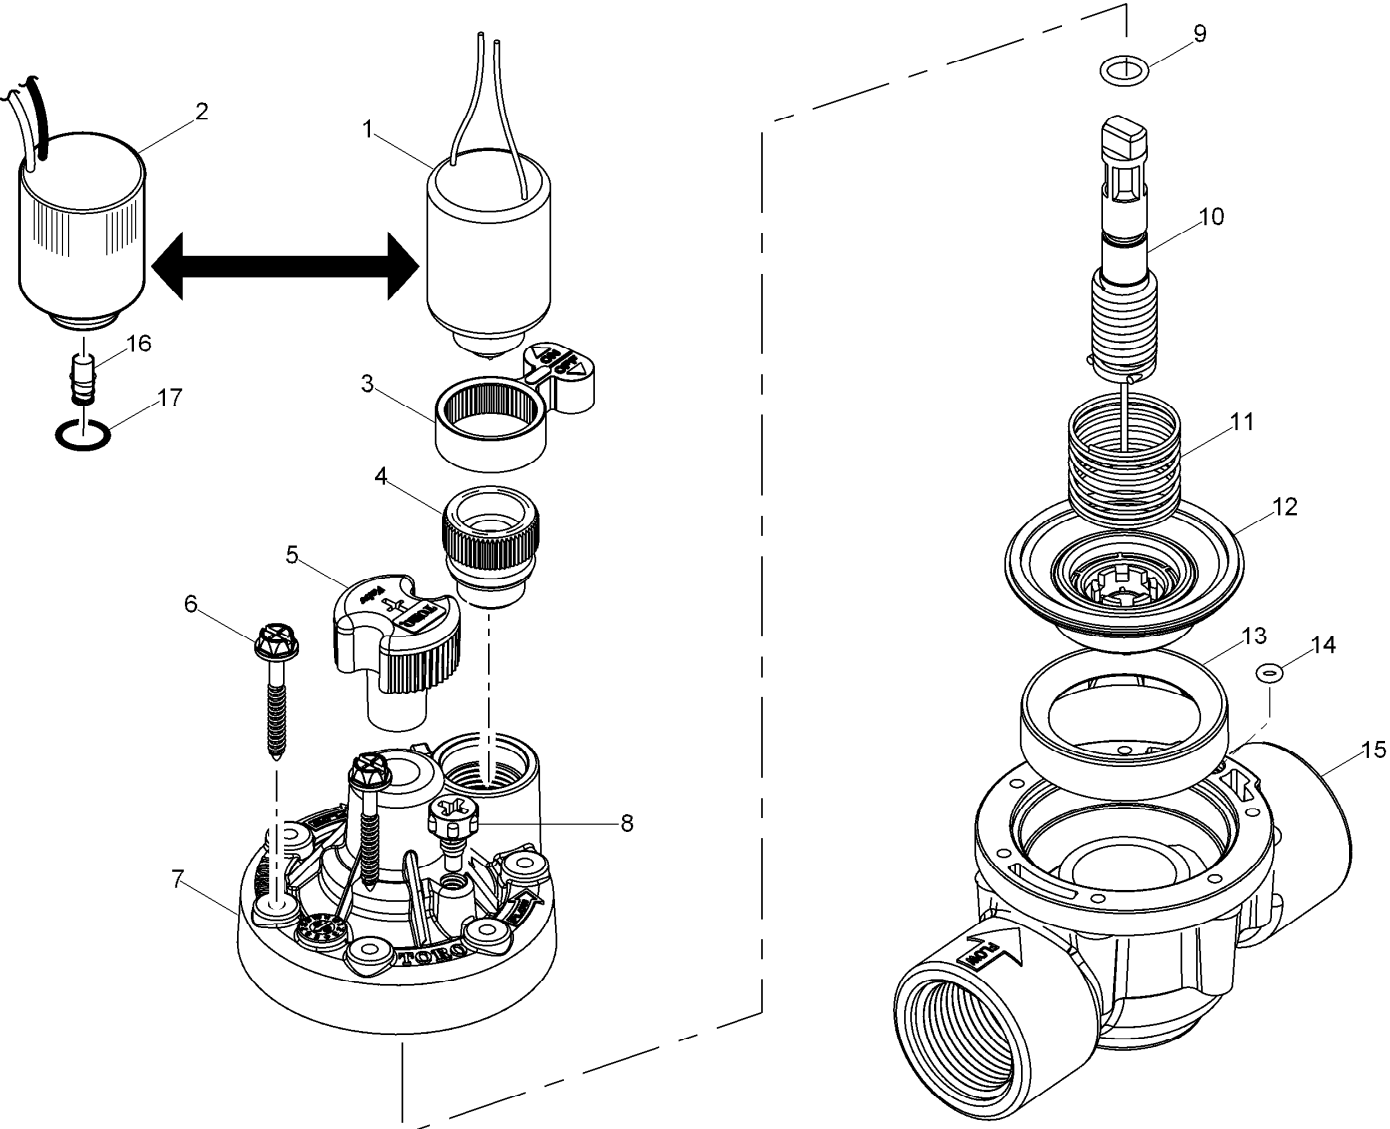

TPV Series Valve, 1 Inch Female

TPV Series Valve, 1 Inch Female (continued)

<i>Ref.</i>	<i>Part Number</i>	<i>Qty.</i>	<i>Description</i>	<i>Ref.</i>	<i>Part Number</i>	<i>Qty.</i>	<i>Description</i>
1	118-5982	1	Solenoid Assy. With Plunger, 24 Vac, 60 Hz	11	153201	1	Spring
1	102-7054	1	Solenoid Assy. With Plunger, 24 Vac, 50 Hz	12	152201	1	Diaphragm Assy.
2	102-2709	1	Solenoid Assy., 24Vdc, Latching	13	1116602	1	Divider (P/N 1116602 Divider [brown] Will Be Changed To P/N 1116601 [black])
3	606902	1	Handle, Bleed Plug	14	531501	1	O-Ring, Body (As568-006)
4	102-5593	1	Bleed Plug Assy.	15	102-6615	1	Body Assy., 1", F X F, Npt
5	102-6622	1	Handle, Flow Control (For Flow Control Models)	15	102-6654	1	Body Assy., 1", F X F, Bsp
6	102-6644	6	Screw	15	102-6655	1	Body Assy., 1", S X S
7	102-6621	1	Cover Assy. (W/O Flow Control)	16	89-9562	1	Plunger Assy.
7	102-6620	1	Cover Assy. (For Flow Control Models)	17	360-0220	1	O-Ring (0.070 X 0.551 X 0.691) (As568-015)
8	1081401	1	External Bleed Screw		EFF-Kit-60Hz	1	Reclaimed Water Solenoid Kit, Effluent, 60Hz, Domestic ● ■
9	363-4246	1	O-Ring, Stem Assembly (For Flow Control Models)		EFF-Kit-50Hz	1	Reclaimed Water Solenoid Kit, Effluent, 50Hz, International ● ■
10	1074701	1	Stem Assembly (For Flow Control Models)				