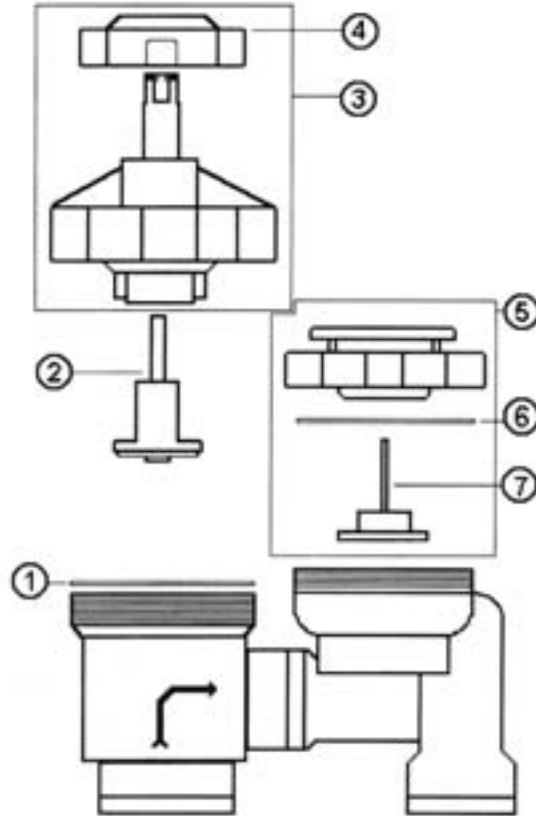

VALVES

2700 SERIES MANUAL ANTI-SIPHON

MODEL NUMBERS:

- 2706PR
- 2709PR

REF.#	DESCRIPTION	2706PR PART NO.	2709PR PART NO.
1	O-Ring	147701	147701
2	Bib Washer Assembly	147101-H	147301
3	Cover Assembly	147501-H	147501-H
4	Flow Adjustment Knob	R704-27	R704-27
5	Anti-siphon Cover Assembly	R217104	R519108
6	O-Ring	100241	100233
7	Stem Assembly	100246	100234-H