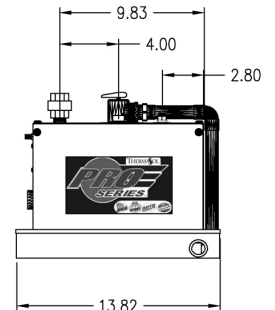

Product Specification:

The steam generator shall approximately be 18.5" x 13.75" x 12" in dimension. The generator shall be made from stainless steel and include: Smart Steam, Fast Start, Auto PowerFlush, Split Tank, and use a 100% networked digital technology.

Shipping Information:

Weight.....44 lbs.
Length.....18 in.
Width.....23 in.
Height.....14 in.

Product UPC Code

For any further assistance please contact ThermaSol at 800.776.0711 or sales@thermasol.com

Visit www.thermasol.com for a complete product definition