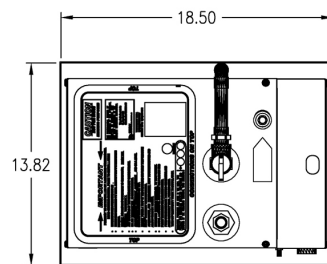

Installation Notes:

Install this generator according to the supplied installation guide. Follow local plumbing and electrical codes. Unit must be accessible.

Generator is factory sized: L x W x H = Cubic Feet. Choose the appropriate generator. For every additional foot of ceiling height over 8 ft, use the next larger generator. Always round up when calculating the total cubic feet.

Product Specification:

The steam generator shall approximately be 18.5" x 13.75" x 12" in dimension. The generator shall be made from stainless steel and include: Smart Steam, Fast Start, Auto PowerFlush, Split Tank, and use a 100% networked digital technology.

Shipping Information:

Weight.....44 lbs.
Length.....18 in.
Width.....23 in.
Height.....14 in.

Product UPC Code

For any further assistance please contact ThermaSol at 800.776.0711 or sales@thermasol.com

Visit www.thermasol.com for a complete product definition