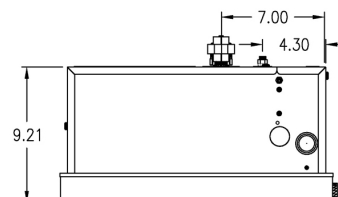

Product Specification:

The steam generator shall approximately be 18.5" x 13.75" x 12" in dimension. The generator shall be made from stainless steel and include: Smart Steam, Fast Start, Auto PowerFlush, Split Tank, and use a 100% networked digital technology.

Shipping Information:

Weight.....44 lbs.
Length.....18 in.
Width.....23 in.
Height.....14 in.

Product UPC Code

For any further assistance please contact ThermaSol at 800.776.0711 or sales@thermasol.com

Visit www.thermasol.com for a complete product definition