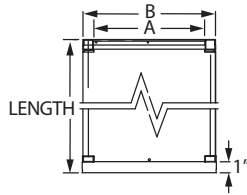

## Chimney Pipe

To calculate installed length of 10", 12", 14", 16", 18", 20", 22" or 24" DuraTech Chimney, subtract 1" from each joint overlap of chimney pipe. Important: Allow a minimum of 2" air space to combustibles when installing DuraTech Chimney.

**10" - 24" Diameters** - Designed for appliances that are tested and listed for use with a 1700°F rated chimney system, such as zero-clearance or masonry fireplaces, furnaces, boilers, water heaters, ranges, or other appliances fueled by oil, coal, gas, or wood. Tested to UL 103 and listed under MH 7399. Available in galvalume (GA) and stainless steel (SS) outer wall and stainless steel inner wall. Requires fastening with screws.

SIZE	16"		18"		20"		22"		24"	
	ORDER #	STOCK #	ORDER #	STOCK #	ORDER #	STOCK #	ORDER #	STOCK #	ORDER #	STOCK #
A	16"		18"		20"		22"		24"	
B	18"		20"		22"		24"		26"	
6" GA	16DT-06	810000386	--	--	--	--	--	--	--	--
12" GA	16DT-12	810000387	18DT-12	810000418	20DT-12	810000442	22DT-12	810000466	24DT-12	810000489
12" SS	16DT-12SS	810000388	18DT-12SS	810000419	20DT-12SS	810000443	22DT-12SS	810000467	24DT-12SS	810000490
18" GA	16DT-18	810000389	18DT-18	810000420	20DT-18	810000444	22DT-18	810000468	24DT-18	810000491
18" SS	16DT-18SS	810000390	18DT-18SS	810000421	20DT-18SS	810000445	22DT-18SS	810000469	24DT-18SS	810000492
24" GA	16DT-24	810000391	18DT-24	810000422	20DT-24	810000446	22DT-24	810000470	24DT-24	810000493
24" SS	16DT-24SS	810000392	18DT-24SS	810000423	20DT-24SS	810000447	22DT-24SS	810000471	24DT-24SS	810000494
36" GA	16DT-36	810000393	18DT-36	810000424	20DT-36	810000448	22DT-36	810000472	24DT-36	810000495
36" SS	16DT-36SS	810000394	18DT-36SS	810000425	20DT-36SS	810000449	22DT-36SS	810000473	24DT-36SS	810000496