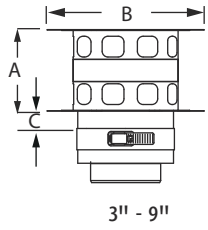

Rain Cap

Use where pipe terminates above the roof line. When terminating larger than 12" vent diameter use a Termination Cone.

SIZE	ORDER #	STOCK #	A	B	C
3"	W2-RC3	810003673	3 1/2"	6 4/5"	1"
4"	W2-RC4	810003695	4 1/2"	8 9/10"	1"
5"	W2-RC5	810003716	5 4/5"	11 3/10"	1"
6"	W2-RC6	810003736	6 4/5"	13 1/2"	1"
7"	W2-RC7	810003757	7 4/5"	15 4/5"	1"
8"	W2-RC8	810003777	8 4/5"	18"	1"
9"	W2-RC9	810003800	10"	20 3/10"	1"
10"	W2-RC10	810012601	5"	16 3/4"	5 3/8"
12"	W2-RC12	810009880	6"	20"	5 1/16"
14"	W2-RC14	810009881	7"	23 1/2"	6"
16"	W2-RC16	810009882	8"	26 3/4"	6 1/5"