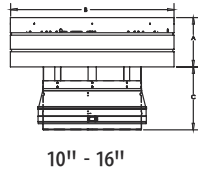

Rain Cap

Use where pipe terminates above the roof line. When terminating larger than 12" vent diameter use a Termination Cone.

SIZE	ORDER #	STOCK #	A	B	C
3"	W2-RC3	810003673	3 1/2"	6 4/5"	1"
4"	W2-RC4	810003695	4 1/2"	8 9/10"	1"
5"	W2-RC5	810003716	5 4/5"	11 3/10"	1"
6"	W2-RC6	810003736	6 4/5"	13 1/2"	1"
7"	W2-RC7	810003757	7 4/5"	15 4/5"	1"
8"	W2-RC8	810003777	8 4/5"	18"	1"
9"	W2-RC9	810003800	10"	20 3/10"	1"
10"	W2-RC10	810012601	5"	16 3/4"	5 3/8"
12"	W2-RC12	810009880	6"	20"	5 1/16"
14"	W2-RC14	810009881	7"	23 1/2"	6"
16"	W2-RC16	810009882	8"	26 3/4"	6 1/5"