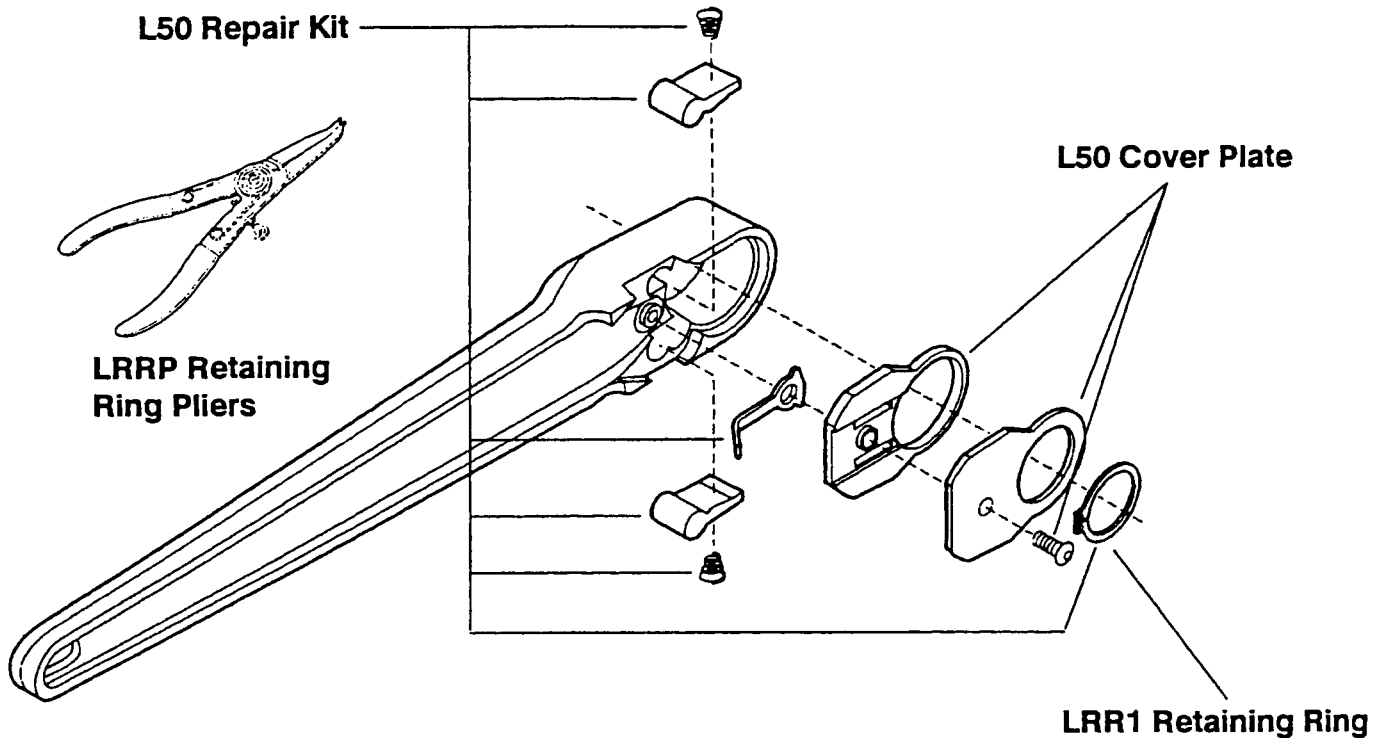

# L50 & L51 Ratchet Wrenches

Replacement Parts

Item Description	Item Code	Catalog Number
L50 & L51 Repair Kit *	92270	L50RK
L50 & L51 Cover Plate **	92260	L50CP
LRR1 Retaining Ring	92280	LRR1
LRRP Retaining Ring Pliers	92288	LRRP

\* The L50RK repair kit includes: 2 pawls, 2 springs, 1 shifter and a retaining ring.

\*\* The L50CP cover plate includes: 1 cover plate, 1 nylon liner and 1 attaching screw.