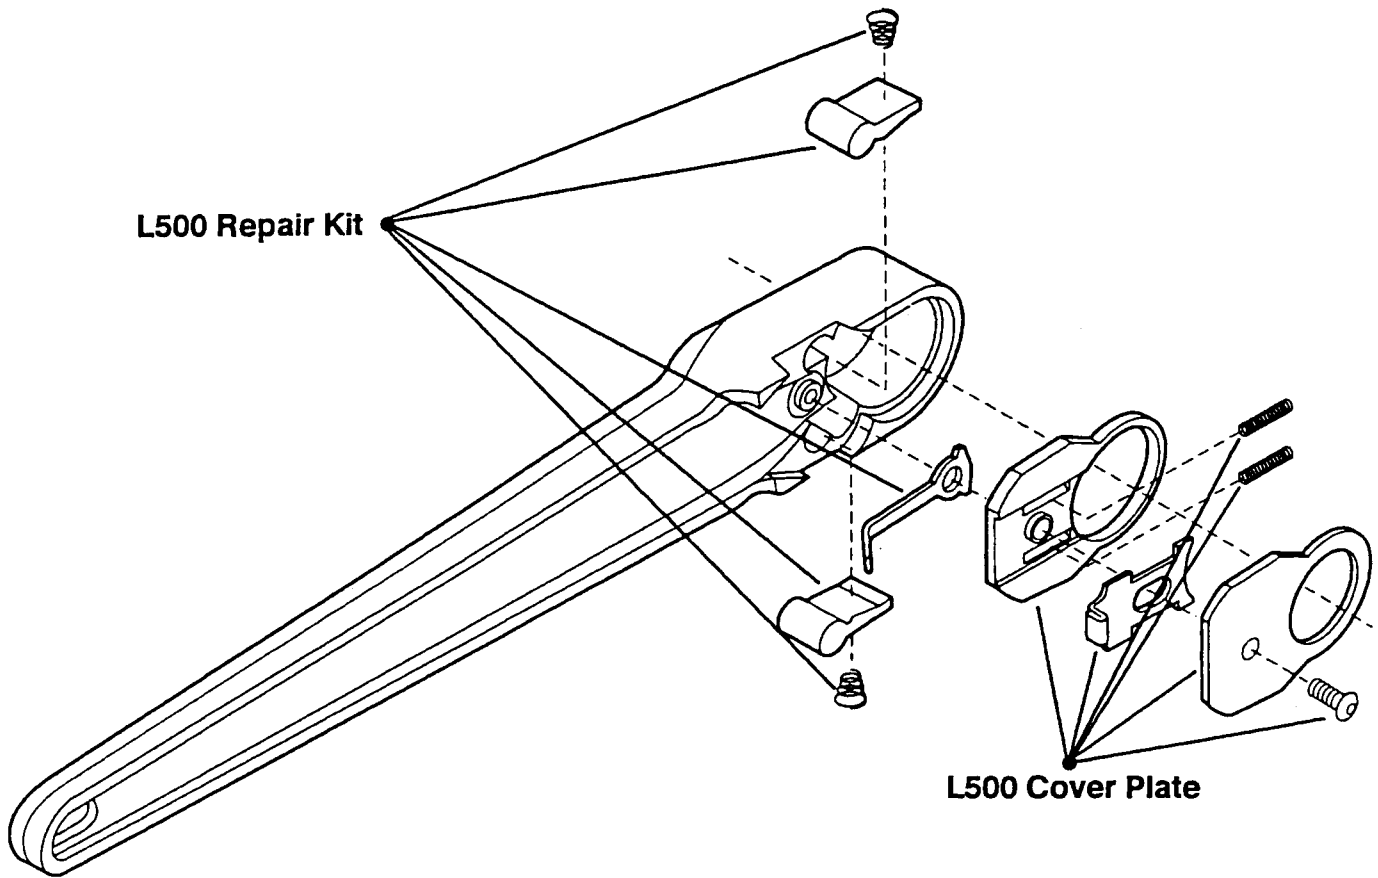

# L500 Ratchet Wrench

Replacement Parts

Item	Item Code	Catalog #
L500 Repair Kit *	92272	L500RK
L500 Cover Plate **	92262	L500CP

\* The L500RK repair kit includes: 2 pawls, 2 springs and 1 long shifter.

\*\* The L500CP cover plate includes: 1 cover plate, 1 nylon liner, 1 attaching screw, 1 quick release lever, and 2 quick release springs.

**The L500 Repair Kit and Cover Plate can also be used on the L564 & L565 ratchets.**