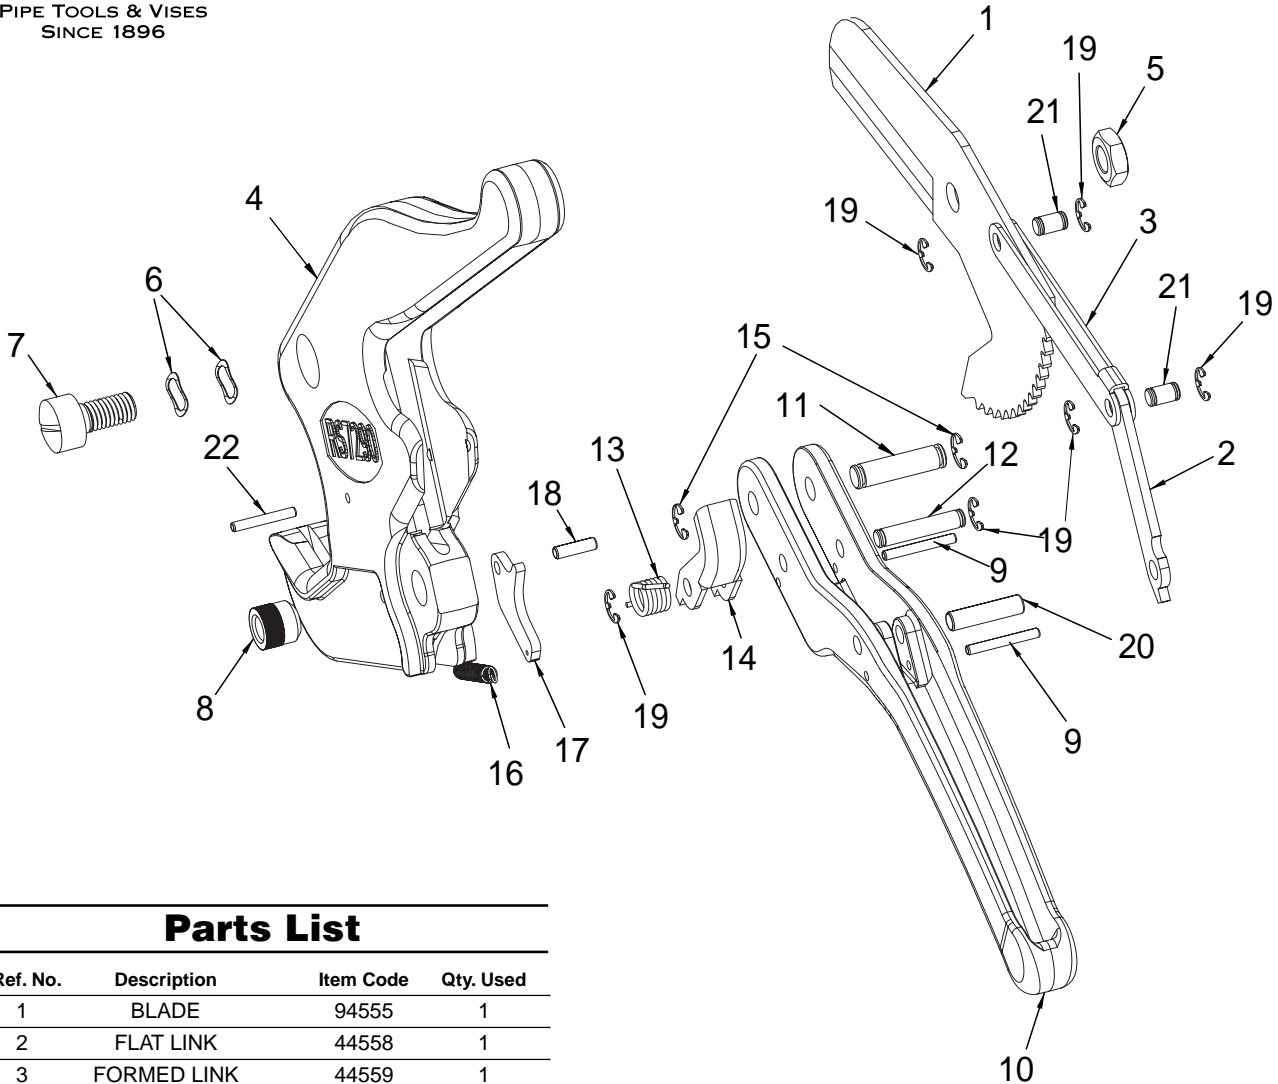

# RS7290 Ratchet Shears

## Replacement Parts

### Parts List

Ref. No.	Description	Item Code	Qty. Used
1	BLADE	94555	1
2	FLAT LINK	44558	1
3	FORMED LINK	44559	1
4	SHEAR BODY	94551	1
5	HEX NUT	34550	1
6	WAVY WASHER	34551	3
7	BLADE PIVOT SCREW	44551	1
8	BODY BUSHING	40163	1
9	SPRING PIN	34552	2
10	HANDLE	94552	1
11	PIVOT PIN HANDLE	44552	1
12	PAWL PIVOT PIN	44553	1
13	TORSION SPRING	44554	1
14	RATCHET PAWL	44555	1
15	LARGE E-CUP	34553	2
16	TENSION SPRING	44556	1
17	ROCKER	44557	1
18	ROCKER PIVOT PIN	34554	1
19	SMALL E-CUP	34555	6
20	LINK PIN	34556	2
21	LINKAGE PIVOT	44550	1
22	SHORT SPRING PIN	34557	1