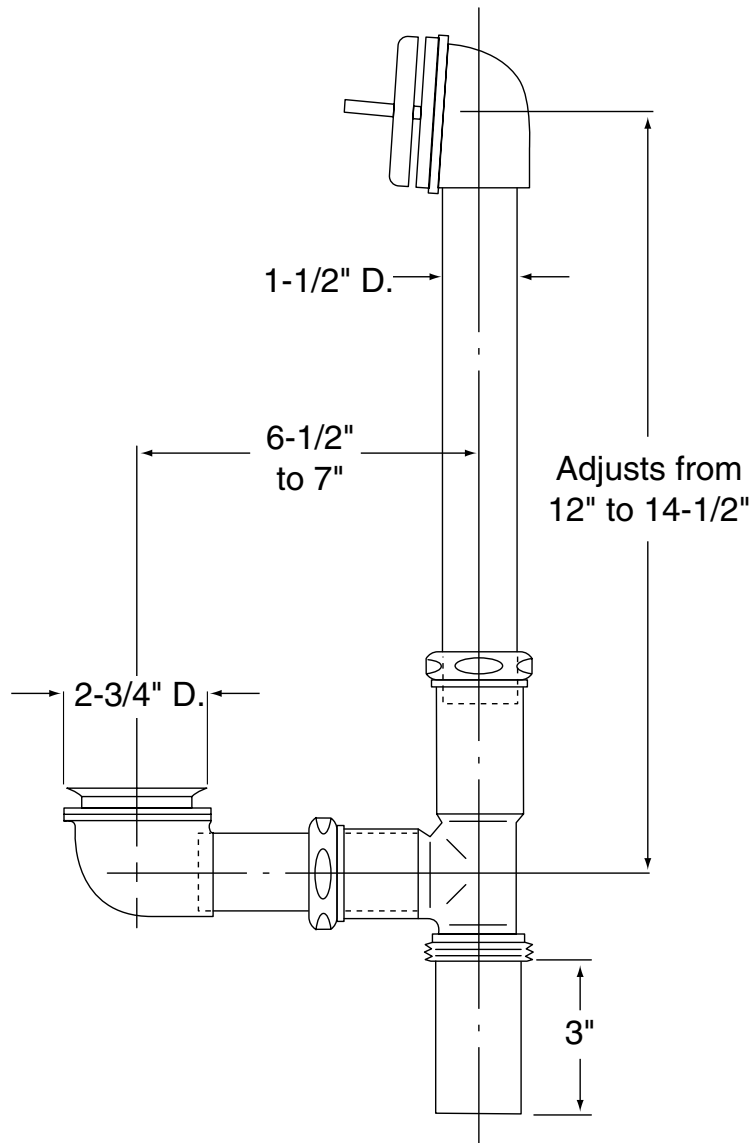

CRITICAL DIMENSIONS

(DO NOT SCALE)