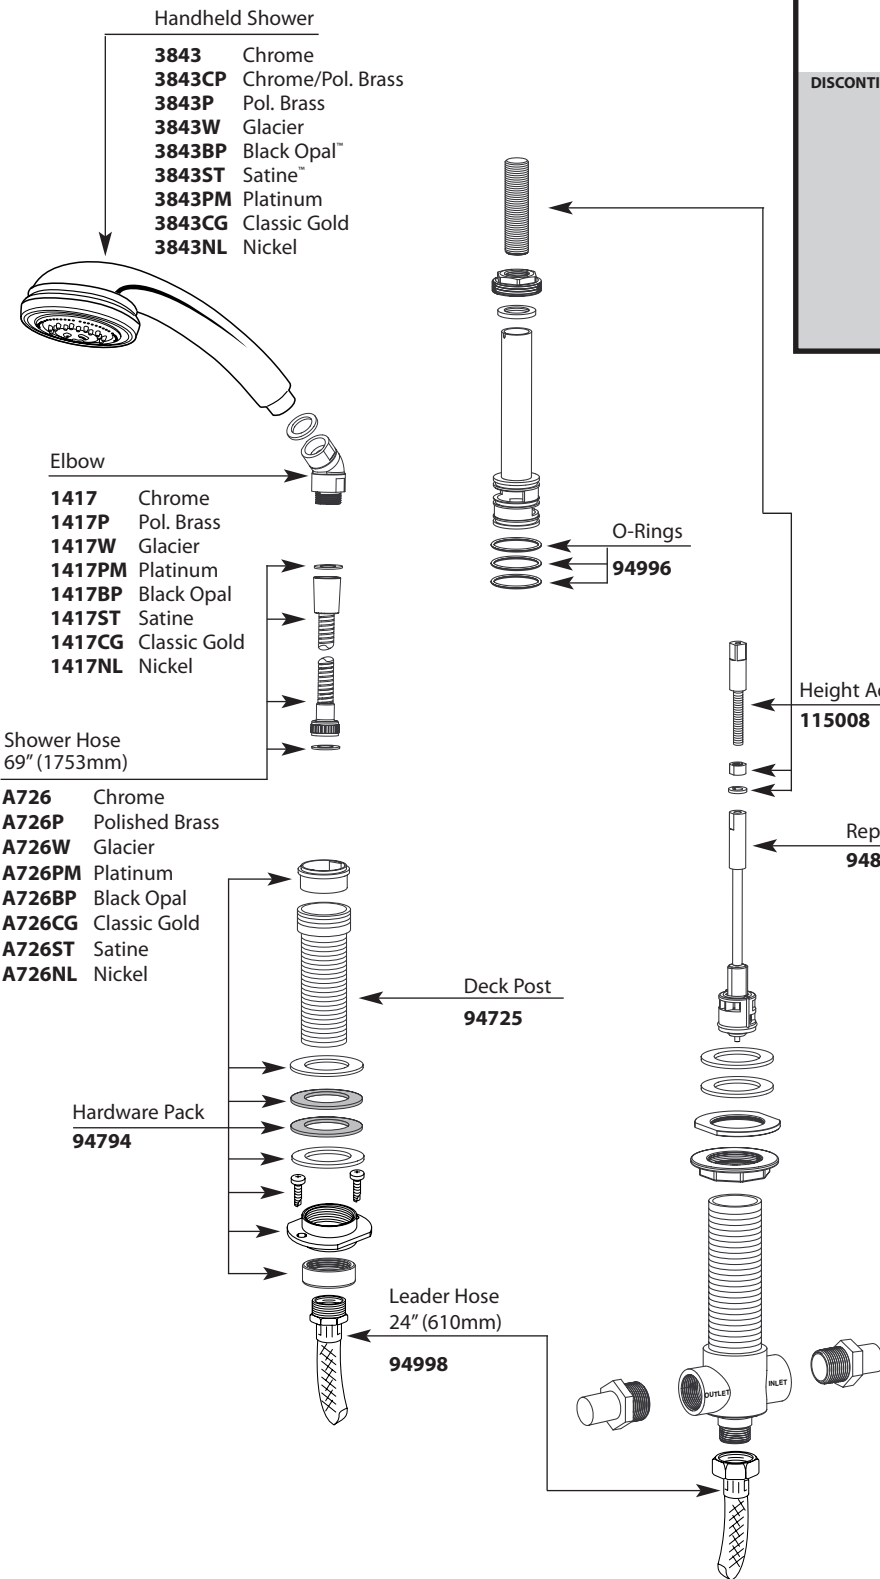

■ Order by Part Name and  
Part Number (**Bold Face Type**)

ROMAN TUB Single-Handle Rough in		
MODEL	HANDLE TYPE	FINISH
<b>DISCONTINUED SKUS</b>		
8999	Single Handle	Chrome
8999CP	Single Handle	Chrome/Pol. Brass
8999P	Single Handle	Polished Brass
8999W	Single Handle	Glacier
8999BP	Single Handle	Black Opal™
8999ST	Single Handle	Satine™
8999PM	Single Handle	Platinum
8999CG	Single Handle	Classic Gold
8999NL	Single Handle	Nickel