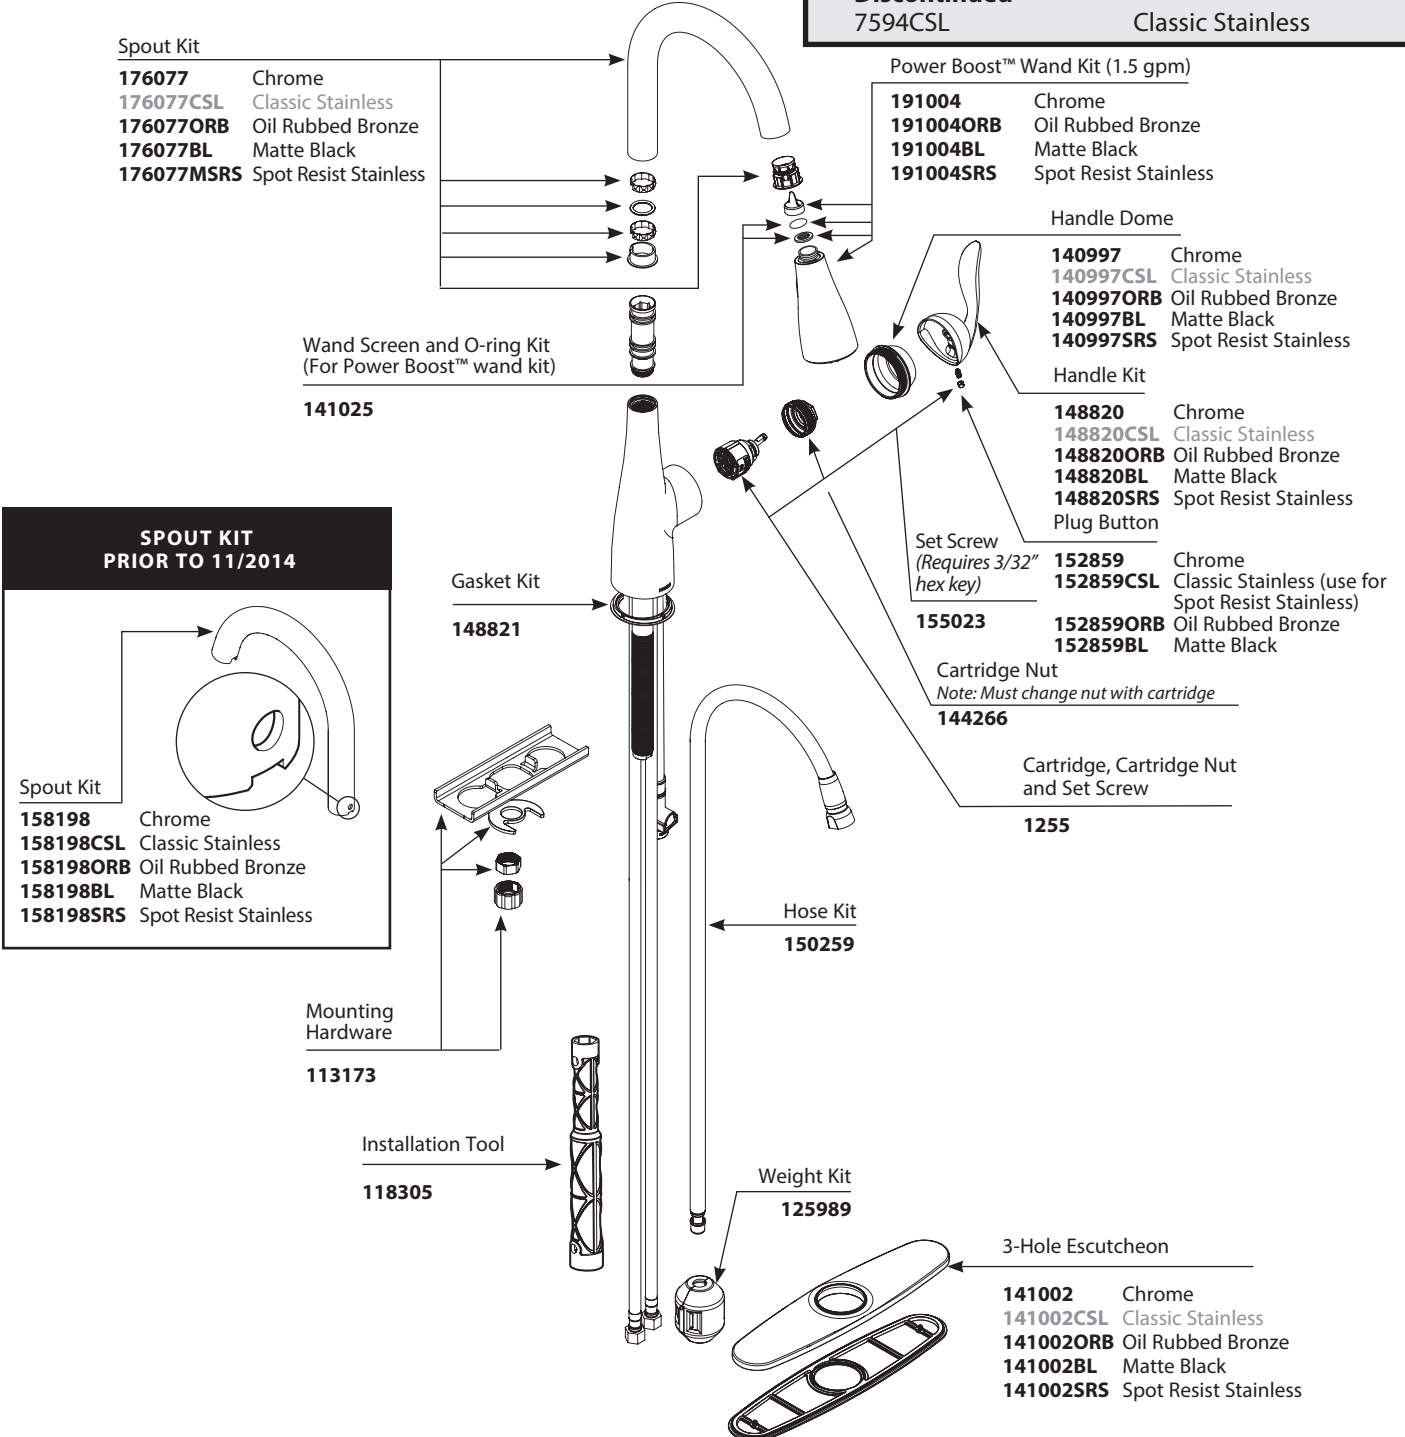

■ Order by Part Number

*There is more than one version of this model.
Page down to identify the version you have.*

Illustrated Parts

ARBOR™	
Single-Handle High Arc Pulldown Kitchen Faucet	
MODELS	FINISH
7594C	Chrome
7594ORB	Oil Rubbed Bronze
7594BL	Matte Black
7594SRS	Spot Resist Stainless
Discontinued	
7594CSL	Classic Stainless

■ Order by Part Number

Illustrated Parts

ARBOR™	
Single-Handle High Arc Pulldown Kitchen Faucet	
MODELS	FINISH
7594C	Chrome
7594ORB	Oil Rubbed Bronze
7594BL	Matte Black
7594SRS	Spot Resist Stainless
Discontinued	
7594CSL	Classic Stainless

■ Order by Part Number

Illustrated Parts

ARBOR™ Single-Handle High Arc Pulldown Kitchen Faucet	
MODELS	FINISH
7594C	Chrome
7594ORB	Oil Rubbed Bronze
7594BL	Matte Black
7594SRS	Spot Resist Stainless
Discontinued	Classic Stainless
7594CSL	

■ Order by Part Number

Illustrated Parts

ARBOR™ Single-Handle High Arc Pulldown Kitchen Faucet

MODELS

7594C
7594CSL
7594ORB
7594BL
7594SRS

FINISH

Chrome
Classic Stainless
Oil Rubbed Bronze
Matte Black
Spot Resist Stainless