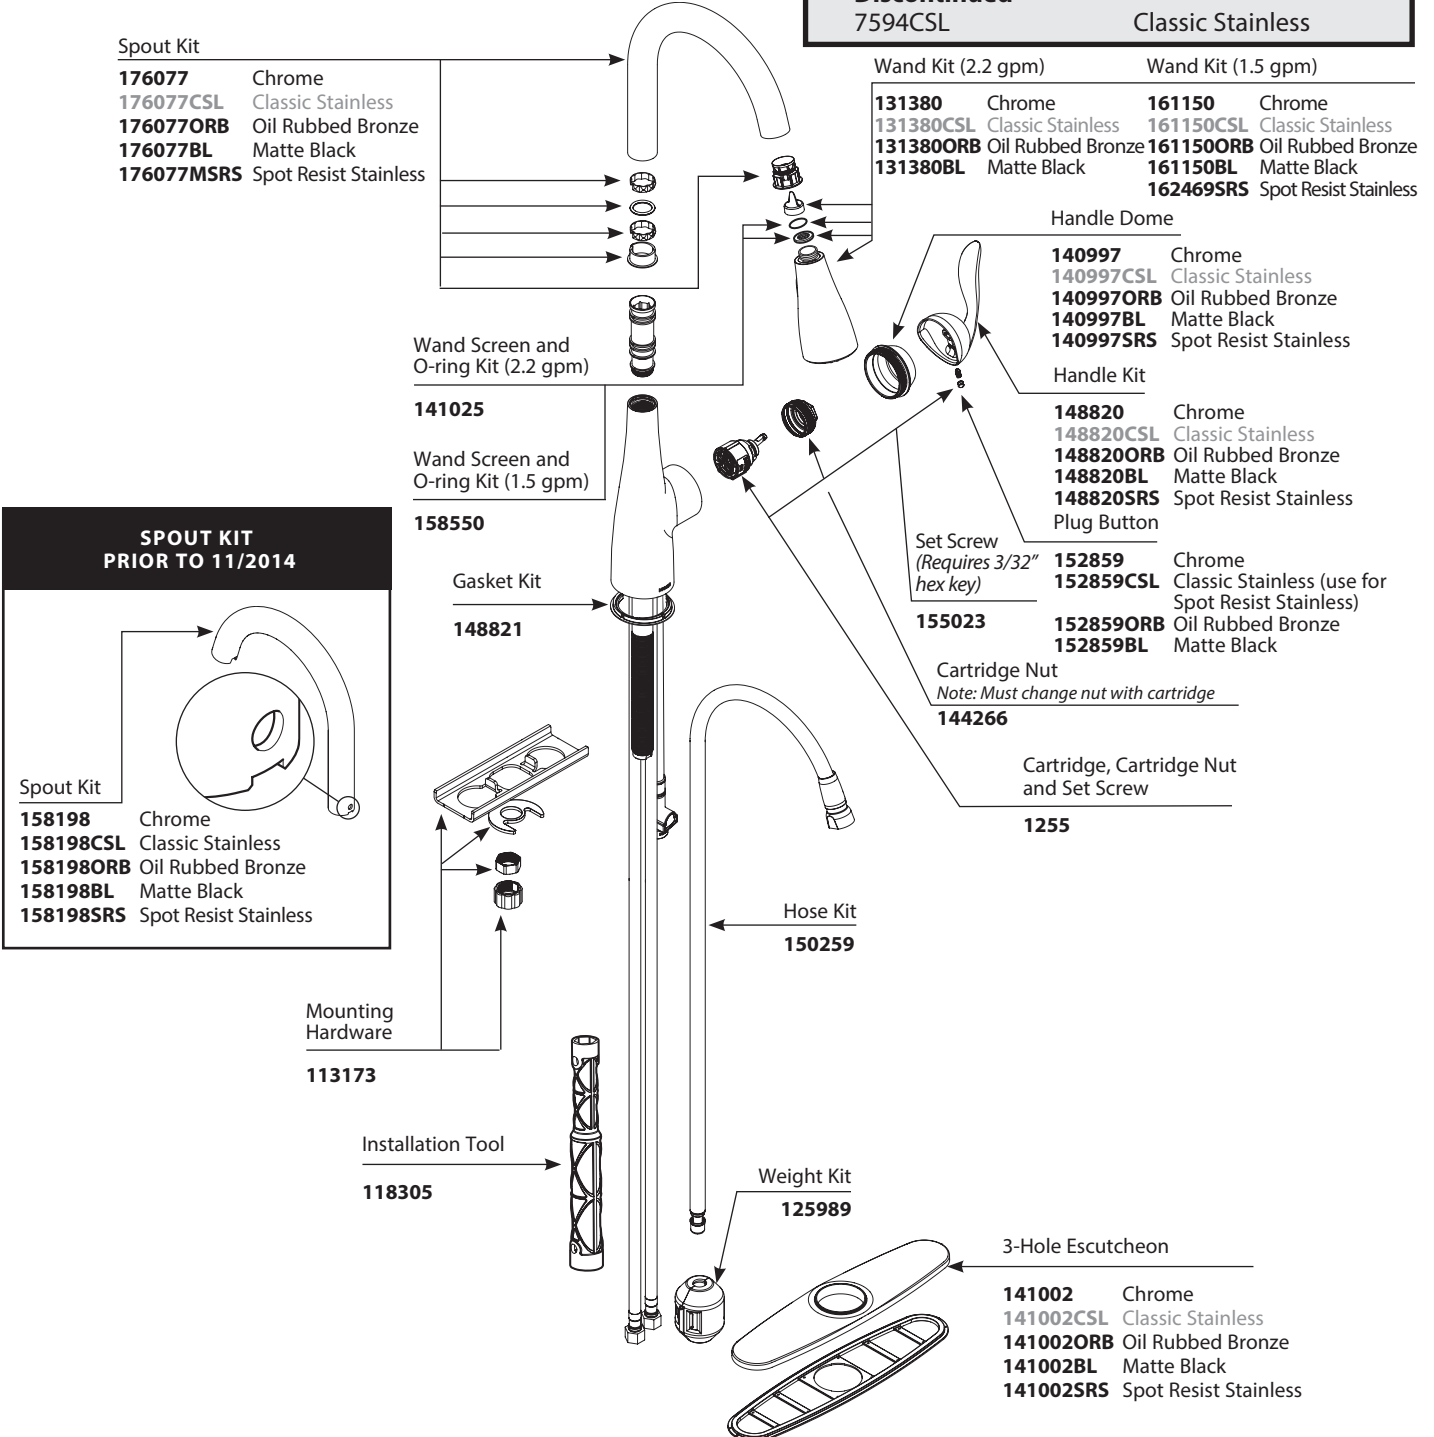

■ Order by Part Number

*There is more than one version of this model.
Page down to identify the version you have.*

Illustrated Parts

ARBOR™	
Single-Handle High Arc Pulldown Kitchen Faucet	
MODELS	FINISH
7594C	Chrome
7594ORB	Oil Rubbed Bronze
7594BL	Matte Black
7594SRS	Spot Resist Stainless
Discontinued	
7594CSL	Classic Stainless

■ Order by Part Number

Illustrated Parts

ARBOR™	
Single-Handle High Arc Pulldown Kitchen Faucet	
MODELS	FINISH
7594C	Chrome
7594ORB	Oil Rubbed Bronze
7594BL	Matte Black
7594SRS	Spot Resist Stainless
Discontinued	
7594CSL	Classic Stainless

■ Order by Part Number

Illustrated Parts

ARBOR™ Single-Handle High Arc Pulldown Kitchen Faucet	
MODELS	FINISH
7594C	Chrome
7594ORB	Oil Rubbed Bronze
7594BL	Matte Black
7594SRS	Spot Resist Stainless
Discontinued	Classic Stainless
7594CSL	

■ Order by Part Number

Illustrated Parts

ARBOR™ Single-Handle High Arc Pulldown Kitchen Faucet

MODELS

7594C
7594CSL
7594ORB
7594BL
7594SRS

FINISH

Chrome
Classic Stainless
Oil Rubbed Bronze
Matte Black
Spot Resist Stainless