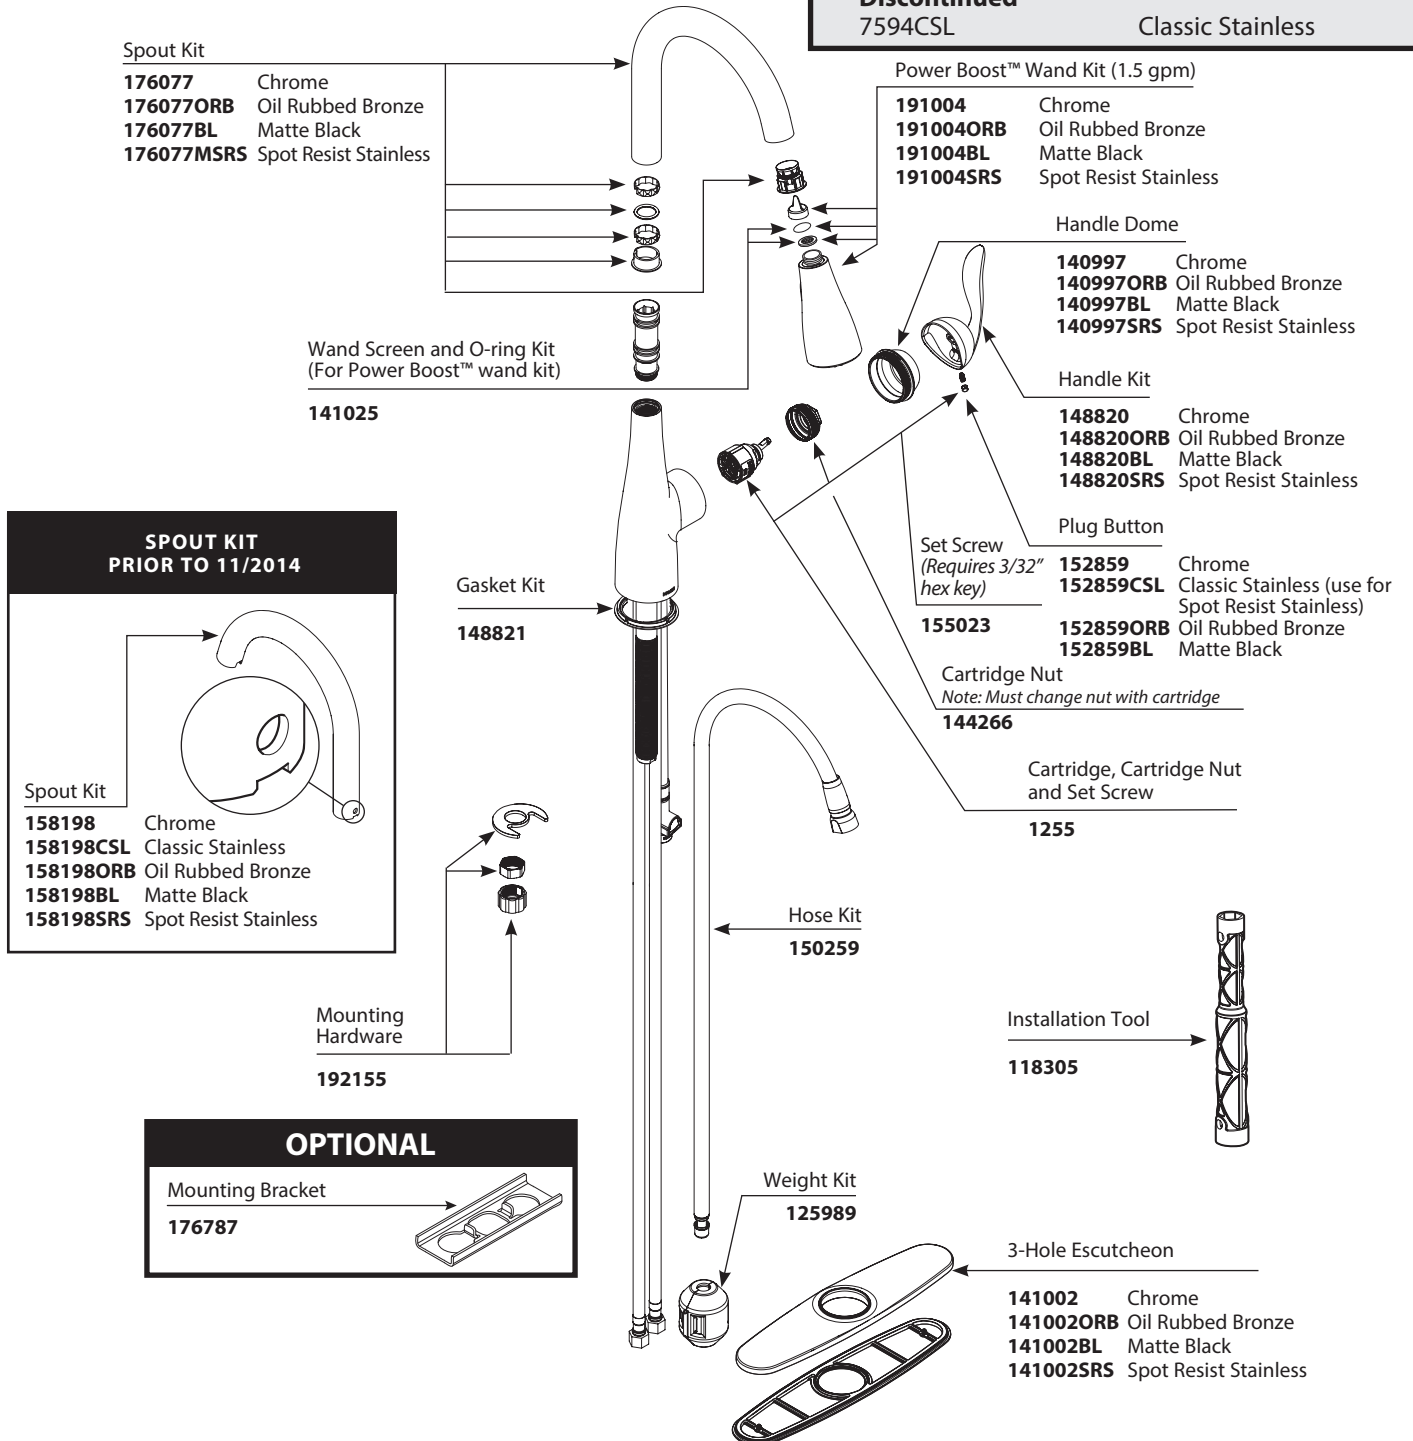

■ Order by Part Number

*There is more than one version of this model.
Page down to identify the version you have.*

Illustrated Parts

ARBOR™	
Single-Handle High Arc Pulldown Kitchen Faucet	
MODELS	FINISH
7594C	Chrome
7594ORB	Oil Rubbed Bronze
7594BL	Matte Black
7594SRS	Spot Resist Stainless
Discontinued	
7594CSL	Classic Stainless

■ Order by Part Number

Illustrated Parts

ARBOR™	
Single-Handle High Arc Pulldown Kitchen Faucet	
MODELS	FINISH
7594C	Chrome
7594ORB	Oil Rubbed Bronze
7594BL	Matte Black
7594SRS	Spot Resist Stainless
Discontinued	
7594CSL	Classic Stainless

■ Order by Part Number

Illustrated Parts

ARBOR™ Single-Handle High Arc Pulldown Kitchen Faucet	
MODELS	FINISH
7594C	Chrome
7594ORB	Oil Rubbed Bronze
7594BL	Matte Black
7594SRS	Spot Resist Stainless
Discontinued	Classic Stainless
7594CSL	

■ Order by Part Number

Illustrated Parts

ARBOR™ Single-Handle High Arc Pulldown Kitchen Faucet

MODELS

7594C
7594CSL
7594ORB
7594BL
7594SRS

FINISH

Chrome
Classic Stainless
Oil Rubbed Bronze
Matte Black
Spot Resist Stainless