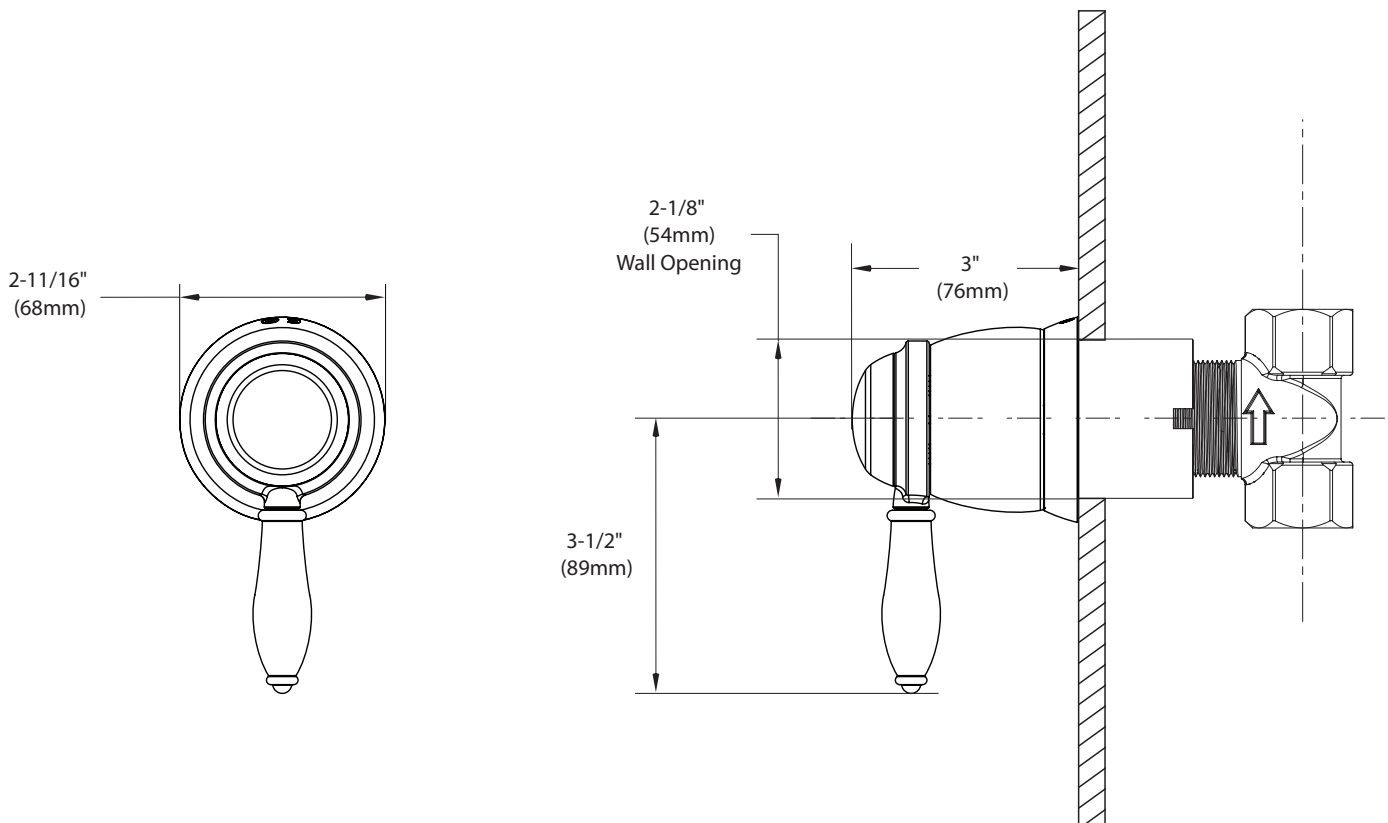

DESCRIPTION

- Metal construction with various finishes identified by suffix
- For use with S3600 3/4" volume control valve

OPERATION

- Flow lever operates counterclockwise through a 90° arc with shut off at 6 o'clock and maximum flow at the 3 o'clock position. Shut off in clockwise direction
- Lever style handle operation

CARTRIDGE

- 130157 volume ceramic disc.

STANDARDS

- Third party certified to meet ASME A112.18.1/CSA B125.1, and all applicable requirements referenced therein
- **ADA**  for lever handle

WARRANTY

- Lifetime limited warranty against leaks, drips and finish defects to the original homeowner
 - 10 year limited warranty when used in a multifamily installation
 - 5 year limited warranty when used in a commercial installation
- Visit www.moen.com/support for complete details and limitations

WEYMOUTH™ Single Function Flow Valve Trim

Models: TS52104 series

Valve: S3600 (sold separately)

CRITICAL DIMENSIONS

(DO NOT SCALE)