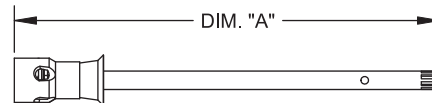

WOODFORD

MODEL 14 PARTS LIST

ITEM	PART#	DESCRIPTION
1	30002	Handle Screw
2	30096	Wheel Handle - Round Powder Coated Die Cast Aluminum
2a	50012	Tee Key (Optional)
3	30059	Packing Nut
3a	30512	Packing Nut w/deep stem guard (Optional)
4	30560	EPDM Packing
5	30006	Packing Support Washer
6	35XXX	Valve Stem Assembly (See chart at right) Includes Items 7, 8 & 9
7	30459	Check Valve
8	30008	Valve Seat Rubber
9	30009	Retainer Screw
10	30098	Adjustable Flange
	RK-14MH	Repair Kit (Includes items 1, 2, 3, 4, 5, 8 & 9)

VALVE STEM ASSEMBLY DIM "A"		
Wall Thickness	Overall Length	Part No.
CC (1 3/4)	3 5/8"	35942
4	5 7/8"	35720
6	7 7/8"	35721
8	9 7/8"	35722
10	11 7/8"	35723
12	13 7/8"	35724
14	15 7/8"	35725
16	17 7/8"	35736
18	19 7/8"	35726
20	21 7/8"	35737
22	23 7/8"	35738
24	25 7/8"	35727