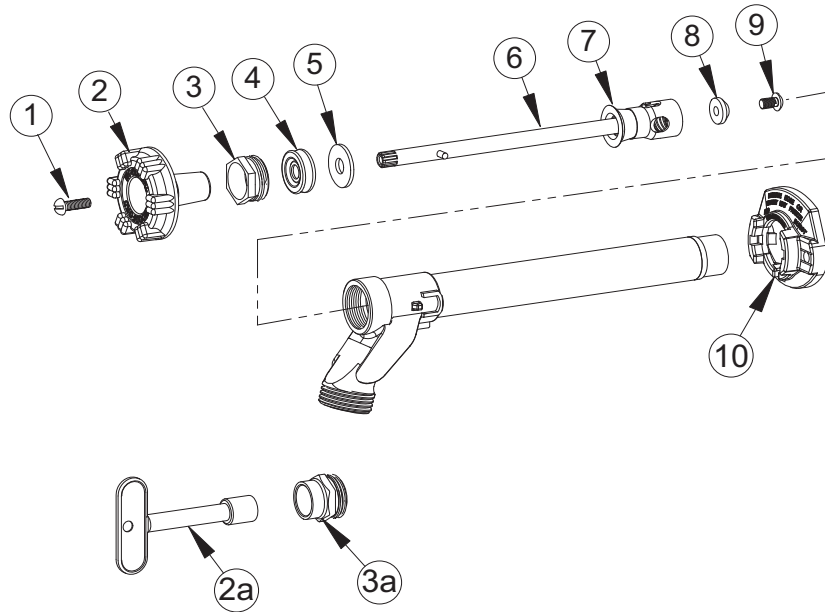

WOODFORD

MODEL 14 PARTS LIST

ITEM	PART#	DESCRIPTION
1	30002	Handle Screw
2	30096	Wheel Handle - Round Powder Coated Die Cast Aluminum
2a	50012	Tee Key (Optional)
3	30059	Packing Nut
3a	30512	Packing Nut w/deep stem guard (Optional)
4	30560	EPDM Packing
5	30006	Packing Support Washer
6	35XXX	Valve Stem Assembly (See chart at right) Includes Items 7, 8 & 9
7	30459	Check Valve
8	30008	Valve Seat Rubber
9	30009	Retainer Screw
10	30098	Adjustable Flange
	RK-14MH	Repair Kit (Includes items 1, 2, 3, 4, 5, 8 & 9)

VALVE STEM ASSEMBLY DIM "A"		
Wall Thickness	Overall Length	Part No.
CC (1 3/4)	3 5/8"	35942
4	5 7/8"	35720
6	7 7/8"	35721
8	9 7/8"	35722
10	11 7/8"	35723
12	13 7/8"	35724
14	15 7/8"	35725
16	17 7/8"	35736
18	19 7/8"	35726
20	21 7/8"	35737
22	23 7/8"	35738
24	25 7/8"	35727