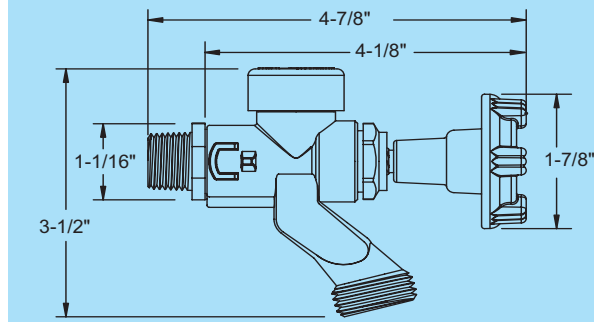

Rough-In Dimensions

For more information contact...

WOODFORD MANUFACTURING COMPANY

2121 Waynoka Road, Colorado Springs, Colorado 80915 • Phone: (800) 621-6032 • Fax: (800) 765-4115

To view our complete product line visit: www.woodfordmfg.com or email: sales@woodfordmfg.com

A Division Of WCM Industries, Inc.