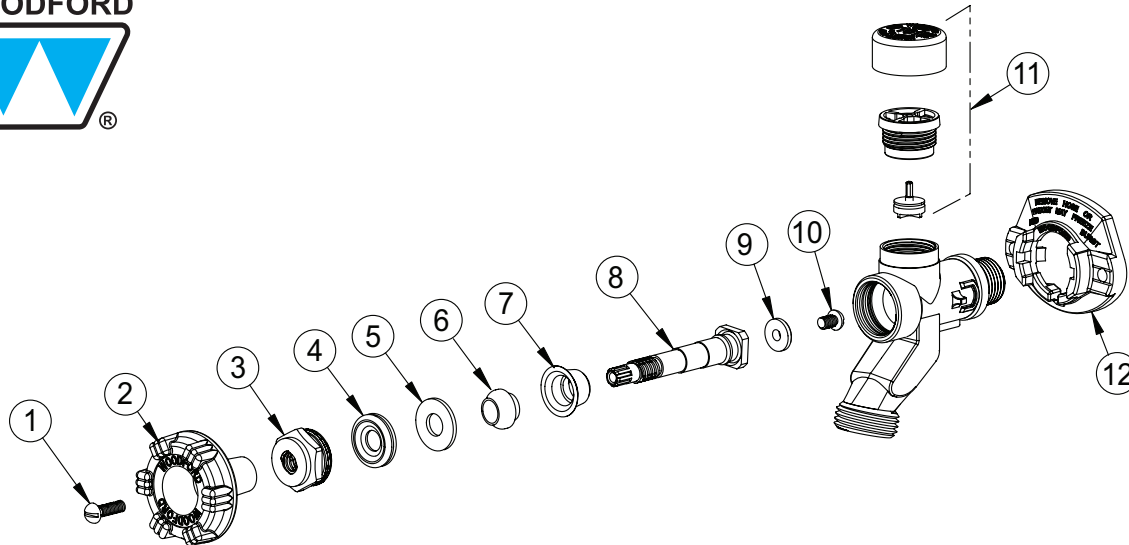

WOODFORD

MODEL 101 PARTS

ITEM	PART#	DESCRIPTION
1	30002	Handle Screw
2	30096	Wheel Handle (Metal)
3	30570	Packing Nut
4	30247	EPDM Packing
5	30105	Packing Support Washer
6	30824	Anti-Turbulance Sleeve
7	30459	Check Valve
8	30571	Stem Screw
9	30008	Valve Seat Rubber
10	30009	Retainer Screw
11	RK-101VB	Vacuum Breaker Float Kit - Model 101
12	30098	Adjustable Flange
	RK-101	Repair Kit (Includes items 1-7, 9-11)