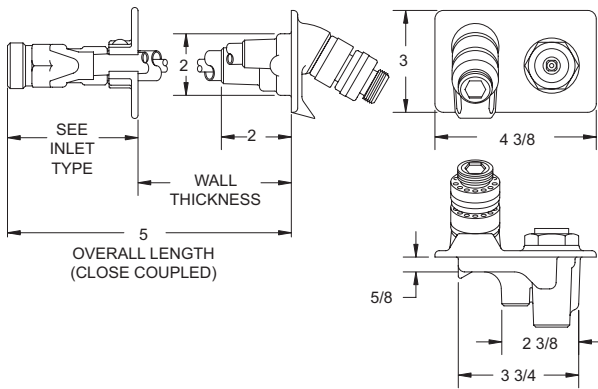

Inlet Descriptions

Model 65 & 67
Model B65 & RB65
Model B67 & RB67

Rough-In Dimensions

Model 65 & 67

Model B65 & B67

Model RB65 & RB67

Model 70

C Inlet - 3/4" Female Copper Sweat
P Inlet - 3/4" FPT

Model 32

Combination Inlet
3/4"-14 FPT & 1"-11.5 MPT