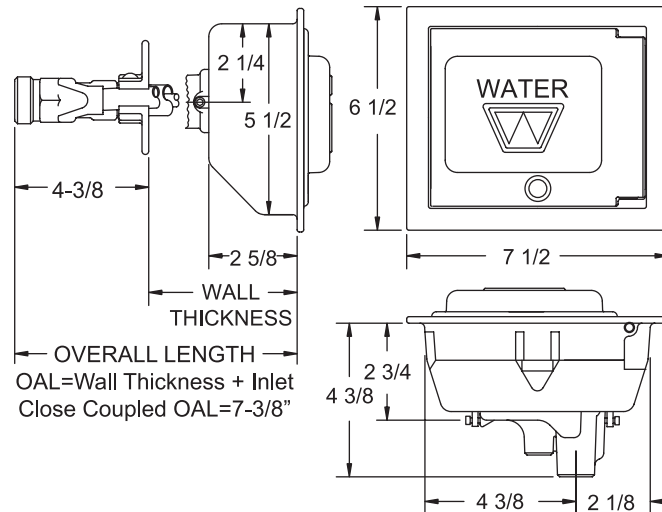

Inlet Descriptions

Model 65 & 67
Model B65 & RB65
Model B67 & RB67

Rough-In Dimensions

Model 65 & 67

Model B65 & B67

Model RB65 & RB67

Model 70

C Inlet - 3/4" Female Copper Sweat
P Inlet - 3/4" FPT

Model 32

Combination Inlet
3/4"-14 FPT & 1"-11.5 MPT