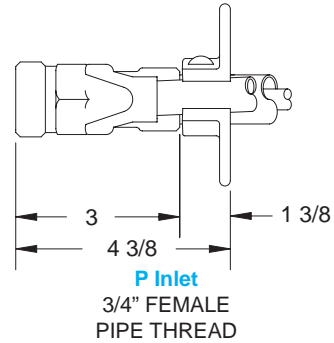

Inlet Descriptions

Model 65 & 67
Model B65 & RB65
Model B67 & RB67

Rough-In Dimensions

Model 65 & 67

Model B65 & B67

Model RB65 & RB67

Model 70

C Inlet - 3/4" Female Copper Sweat
P Inlet - 3/4" FPT

Model 32

Combination Inlet
3/4"-14 FPT & 1"-11.5 MPT