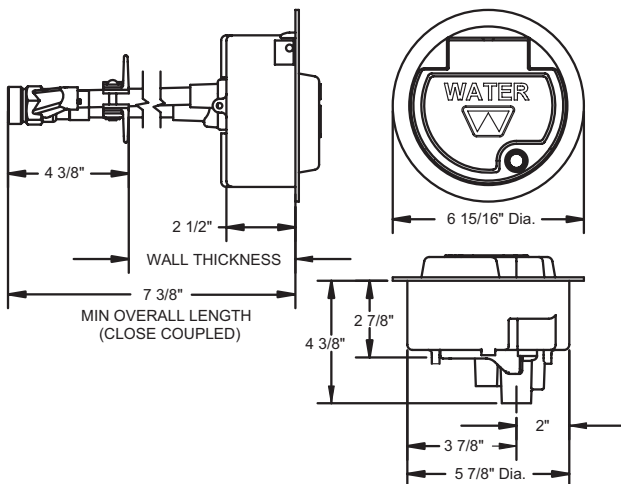

Inlet Descriptions

Model 65 & 67
Model B65 & RB65
Model B67 & RB67

Rough-In Dimensions

Model 65 & 67

Model B65 & B67

Model RB65 & RB67

Model 70

C Inlet - 3/4" Female Copper Sweat
P Inlet - 3/4" FPT

Model 32

Combination Inlet
3/4"-14 FPT & 1"-11.5 MPT