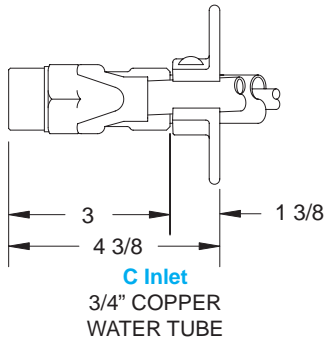

Inlet Descriptions

Model 65 & 67
Model B65 & RB65
Model B67 & RB67

Rough-In Dimensions

Model 65 & 67

Model B65 & B67

Model RB65 & RB67

Model 70

C Inlet - 3/4" Female Copper Sweat
P Inlet - 3/4" FPT

Model 32

Combination Inlet
3/4"-14 FPT & 1"-11.5 MPT