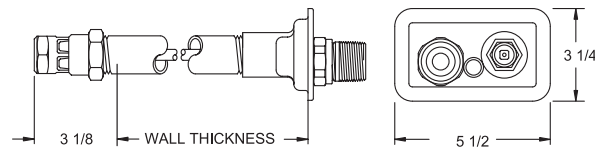

Inlet Descriptions

Model 65 & 67
Model B65 & RB65
Model B67 & RB67

Rough-In Dimensions

Model 65 & 67

Model B65 & B67

Model RB65 & RB67

Model 70

C Inlet - 3/4" Female Copper Sweat
P Inlet - 3/4" FPT

Model 32

Combination Inlet
3/4"-14 FPT & 1"-11.5 MPT