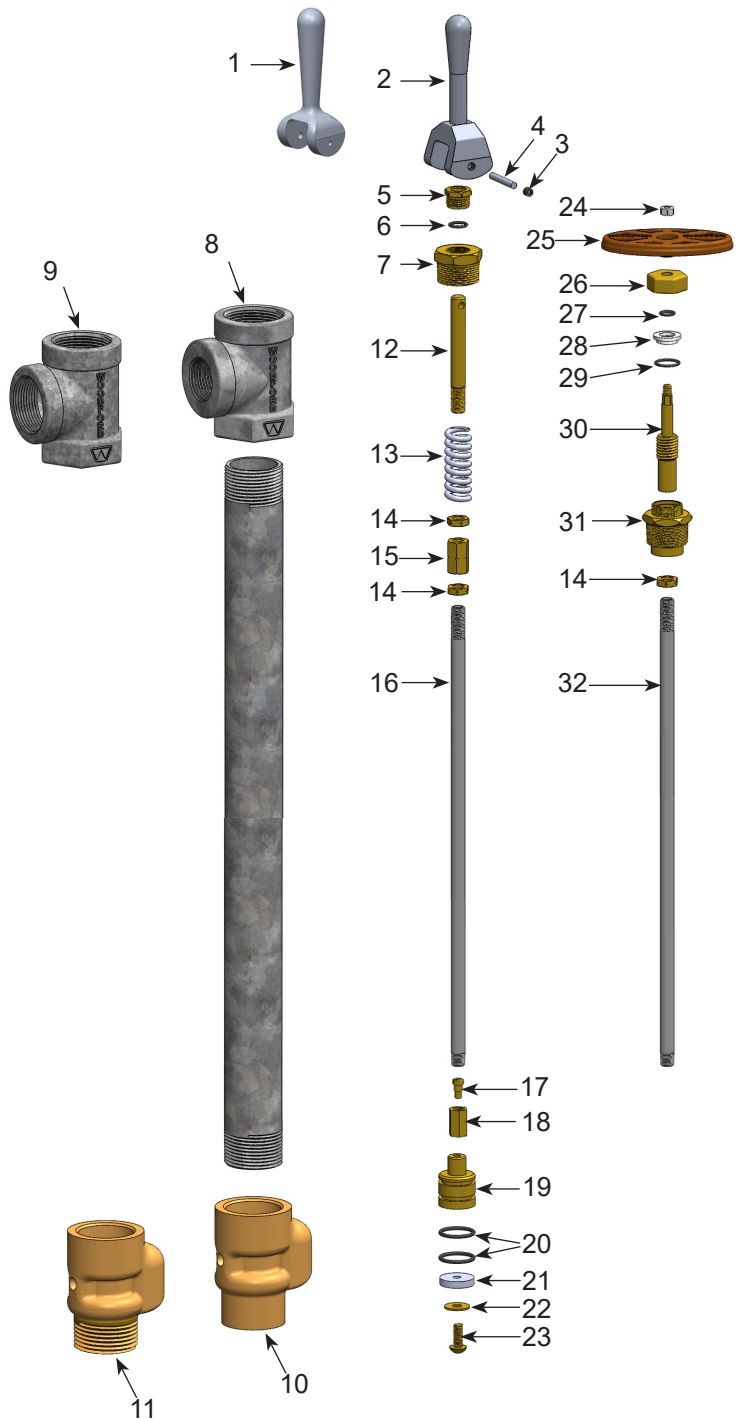

MODEL U100 & U125 PARTS LIST

ITEM	PART#	DESCRIPTION
1	41037	Automatic Close Handle
2	41025	Manual Close Handle
3	41201	Set Screw
4	41202	Handle Pin
5	41029	Packing Nut
6	41014	O-ring
7	41067	Bonnet Nut
8	41238	1 1/4" X 1 1/4" X 1" U100 Head
9	41237	1 1/4" X 1 1/4" X 1 1/4" U125 Head
10	41040	1" FPT Inlet Valve Body (U100)
11	41064	1 1/4" MPT Inlet Valve Body (U125)
12	41632	Stem
13	41068	Spring
14	41624	1/4" NPSM Locknut
15	41631	Coupling
16	U100/U125 OPERATING ROD (AUTO/MANUAL CLOSE HANDLE)	
	42126	1 FT. BURY (31 1/4" LONG)
	42107	2 FT. BURY (43 1/4" LONG)
	42108	3 FT. BURY (55 1/4" LONG)
	42109	4 FT. BURY (67 1/4" LONG)
	42110	5 FT. BURY (79 1/4" LONG)
	42111	6 FT. BURY (91 1/4" LONG)
	42112	7 FT. BURY (103 1/4" LONG)
17	41013	SWIVEL SCREW
18	41012	SWIVEL COUPLING
19	41055	PLUNGER
20	41056	O-RING (2-REQ'D)
21	41057	RUBBER SEAT WASHER (U150)
22	41058	BRASS WASHER
23	41059	SCREW
24	10206	5/16" NUT
25	10633	OVAL WHEEL HANDLE
26	41005	BONNET NUT
27	41215	O-RING
28	41007	PACKING GLAND
29	41056	O-RING
30	41145	STEM SCREW
31	41061	STUFFING BOX
32	U100/U125 OPERATING ROD (WHEEL HANDLE)	
	42156	1 FT. BURY (33 11/16" LONG)
	42157	2 FT. BURY (45 11/16" LONG)
	42158	3 FT. BURY (57 11/16" LONG)
	42159	4 FT. BURY (69 11/16" LONG)
	42160	5 FT. BURY (81 11/16" LONG)
	42161	6 FT. BURY (93 11/16" LONG)
	42162	7 FT. BURY (105 11/16" LONG)
	41060	Plunger Repair Kit (Includes Items 17-23)