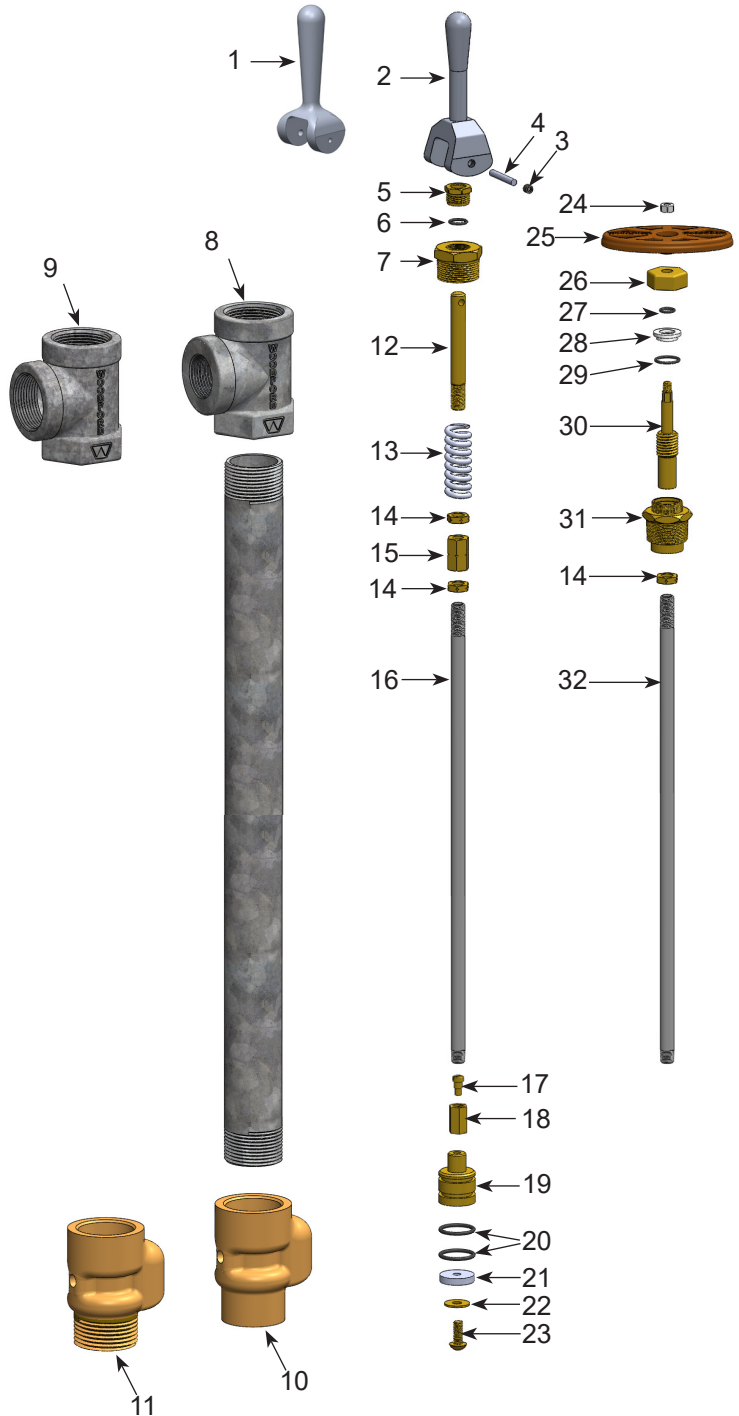

MODEL U100 & U125 PARTS LIST

ITEM	PART#	DESCRIPTION
1	41037	Automatic Close Handle
2	41025	Manual Close Handle
3	41201	Set Screw
4	41202	Handle Pin
5	41029	Packing Nut
6	41014	O-ring
7	41067	Bonnet Nut
8	41238	1 1/4" X 1 1/4" X 1" U100 Head
9	41237	1 1/4" X 1 1/4" X 1 1/4" U125 Head
10	41040	1" FPT Inlet Valve Body (U100)
11	41064	1 1/4" MPT Inlet Valve Body (U125)
12	41632	Stem
13	41068	Spring
14	41624	1/4" NPSM Locknut
15	41631	Coupling
16	U100/U125 OPERATING ROD (AUTO/MANUAL CLOSE HANDLE)	
	42126	1 FT. BURY (31 1/4" LONG)
	42107	2 FT. BURY (43 1/4" LONG)
	42108	3 FT. BURY (55 1/4" LONG)
	42109	4 FT. BURY (67 1/4" LONG)
	42110	5 FT. BURY (79 1/4" LONG)
	42111	6 FT. BURY (91 1/4" LONG)
	42112	7 FT. BURY (103 1/4" LONG)
17	41013	SWIVEL SCREW
18	41012	SWIVEL COUPLING
19	41055	PLUNGER
20	41056	O-RING (2-REQ'D)
21	41057	RUBBER SEAT WASHER (U150)
22	41058	BRASS WASHER
23	41059	SCREW
24	10206	5/16" NUT
25	10633	OVAL WHEEL HANDLE
26	41005	BONNET NUT
27	41215	O-RING
28	41007	PACKING GLAND
29	41056	O-RING
30	41145	STEM SCREW
31	41061	STUFFING BOX
32	U100/U125 OPERATING ROD (WHEEL HANDLE)	
	42156	1 FT. BURY (33 11/16" LONG)
	42157	2 FT. BURY (45 11/16" LONG)
	42158	3 FT. BURY (57 11/16" LONG)
	42159	4 FT. BURY (69 11/16" LONG)
	42160	5 FT. BURY (81 11/16" LONG)
	42161	6 FT. BURY (93 11/16" LONG)
	42162	7 FT. BURY (105 11/16" LONG)
	41060	Plunger Repair Kit (Includes Items 17-23)