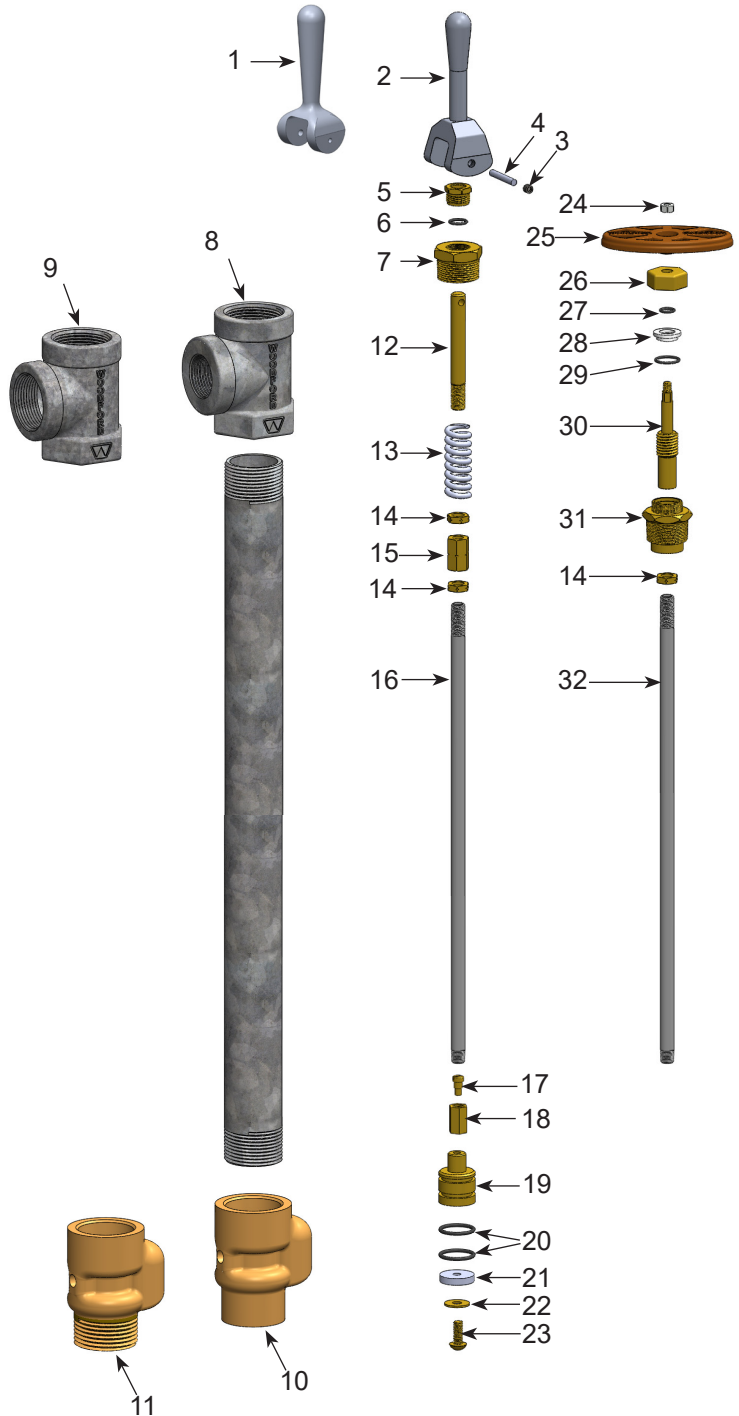

MODEL U100 & U125 PARTS LIST

ITEM	PART#	DESCRIPTION
1	41037	Automatic Close Handle
2	41025	Manual Close Handle
3	41201	Set Screw
4	41202	Handle Pin
5	41029	Packing Nut
6	41014	O-ring
7	41067	Bonnet Nut
8	41238	1 1/4" X 1 1/4" X 1" U100 Head
9	41237	1 1/4" X 1 1/4" X 1 1/4" U125 Head
10	41040	1" FPT Inlet Valve Body (U100)
11	41064	1 1/4" MPT Inlet Valve Body (U125)
12	41632	Stem
13	41068	Spring
14	41624	1/4" NPSM Locknut
15	41631	Coupling
16	U100/U125 OPERATING ROD (AUTO/MANUAL CLOSE HANDLE)	
	42126	1 FT. BURY (31 1/4" LONG)
	42107	2 FT. BURY (43 1/4" LONG)
	42108	3 FT. BURY (55 1/4" LONG)
	42109	4 FT. BURY (67 1/4" LONG)
	42110	5 FT. BURY (79 1/4" LONG)
	42111	6 FT. BURY (91 1/4" LONG)
	42112	7 FT. BURY (103 1/4" LONG)
17	41013	SWIVEL SCREW
18	41012	SWIVEL COUPLING
19	41055	PLUNGER
20	41056	O-RING (2-REQ'D)
21	41057	RUBBER SEAT WASHER (U150)
22	41058	BRASS WASHER
23	41059	SCREW
24	10206	5/16" NUT
25	10633	OVAL WHEEL HANDLE
26	41005	BONNET NUT
27	41215	O-RING
28	41007	PACKING GLAND
29	41056	O-RING
30	41145	STEM SCREW
31	41061	STUFFING BOX
32	U100/U125 OPERATING ROD (WHEEL HANDLE)	
	42156	1 FT. BURY (33 11/16" LONG)
	42157	2 FT. BURY (45 11/16" LONG)
	42158	3 FT. BURY (57 11/16" LONG)
	42159	4 FT. BURY (69 11/16" LONG)
	42160	5 FT. BURY (81 11/16" LONG)
	42161	6 FT. BURY (93 11/16" LONG)
	42162	7 FT. BURY (105 11/16" LONG)
	41060	Plunger Repair Kit (Includes Items 17-23)