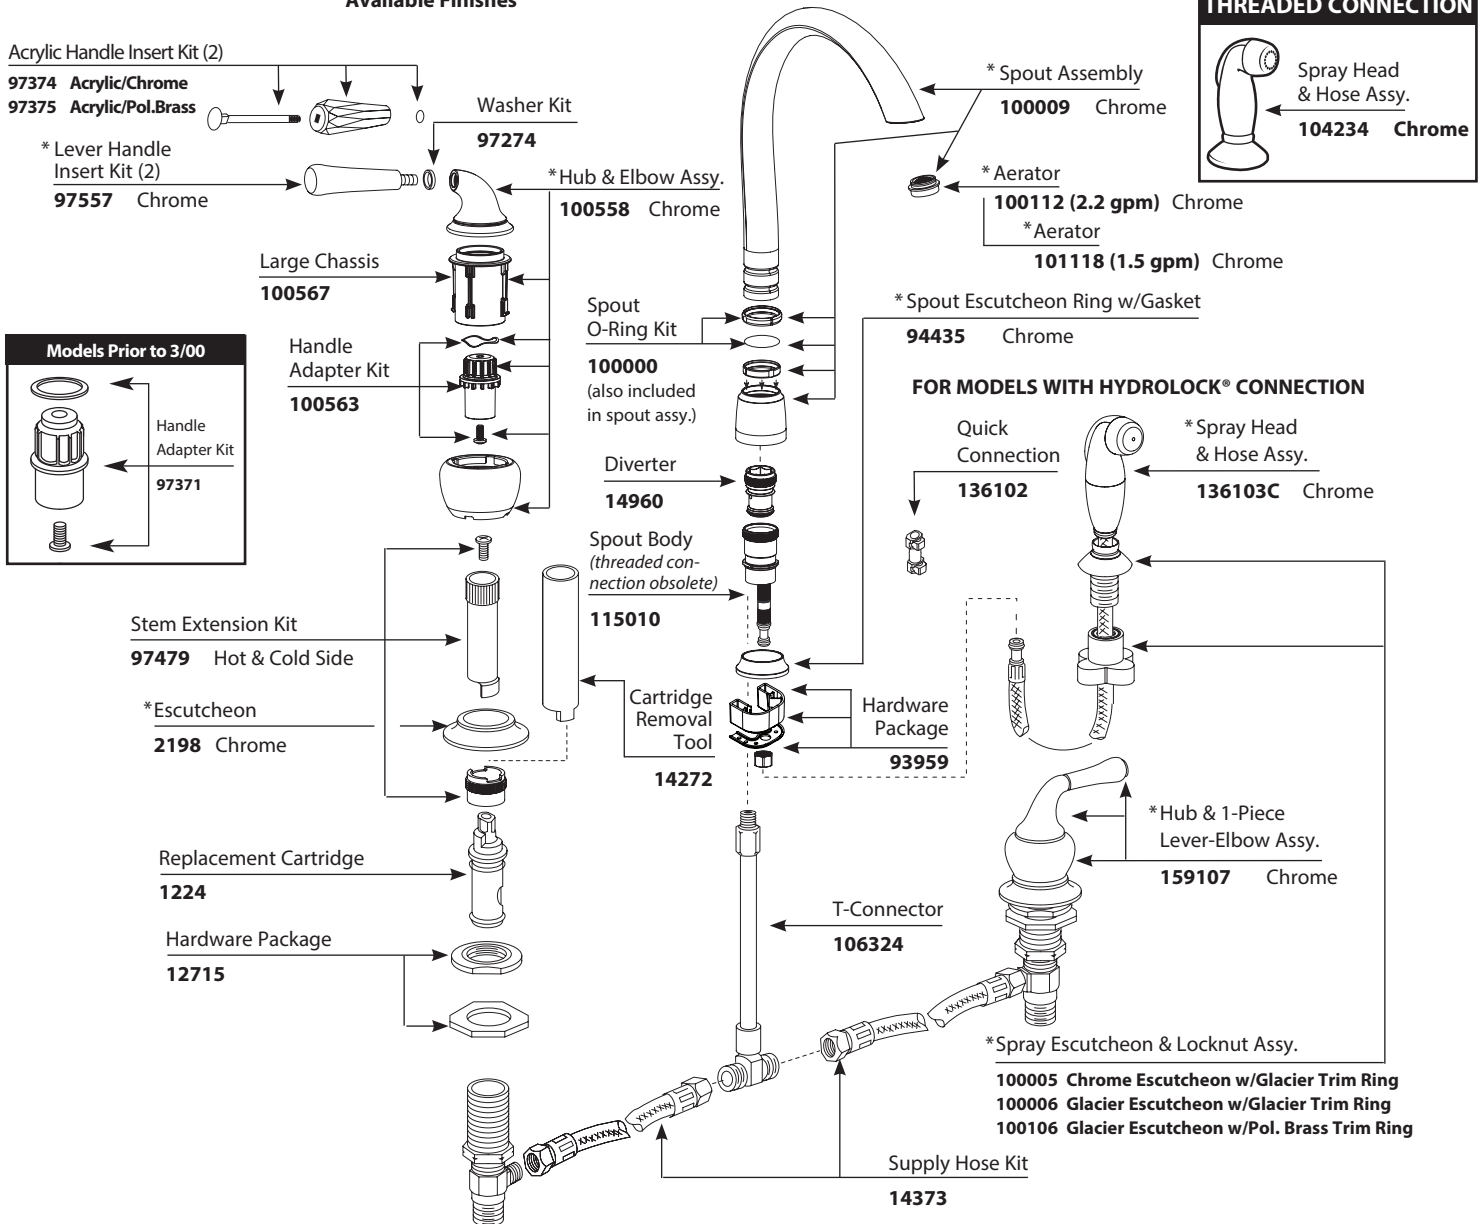

■ Order by Part Number

MONTICELLO® with Cathedral™ Spout Two Handle Kitchen Faucet					
MODEL	HANDLE	FINISH	MODEL	HANDLE	FINISH
7786	Lever	Chrome	Discontinued R7786/A7785 R7786P/A7785P R7786CG/A7785CG R7786CPR/A7785CPR R7786PM/A7785PM R7786BP/A7785BP R7786ST/A7785ST	Lever	Chrome
7786SL	Lever	Stainless		Lever	Polished Brass
Discontinued				Lever	Classic Gold
7786CP	Lever	Chrome/Pol. Brass		Lever	Copper
7786P	Lever	Polished Brass		Lever	Platinum
7786PM	Lever	Platinum		Lever	Black Opal™
7786V	Lever	Ivory		Lever	Satine™
7786W	Lever	Glacier			
87786	Lever	Chrome			
87786SL	Lever	Stainless			

■ Order by Part Number

* See Chart on Next Page for Other Available Finishes

FOR MODELS WITH THREADED CONNECTION