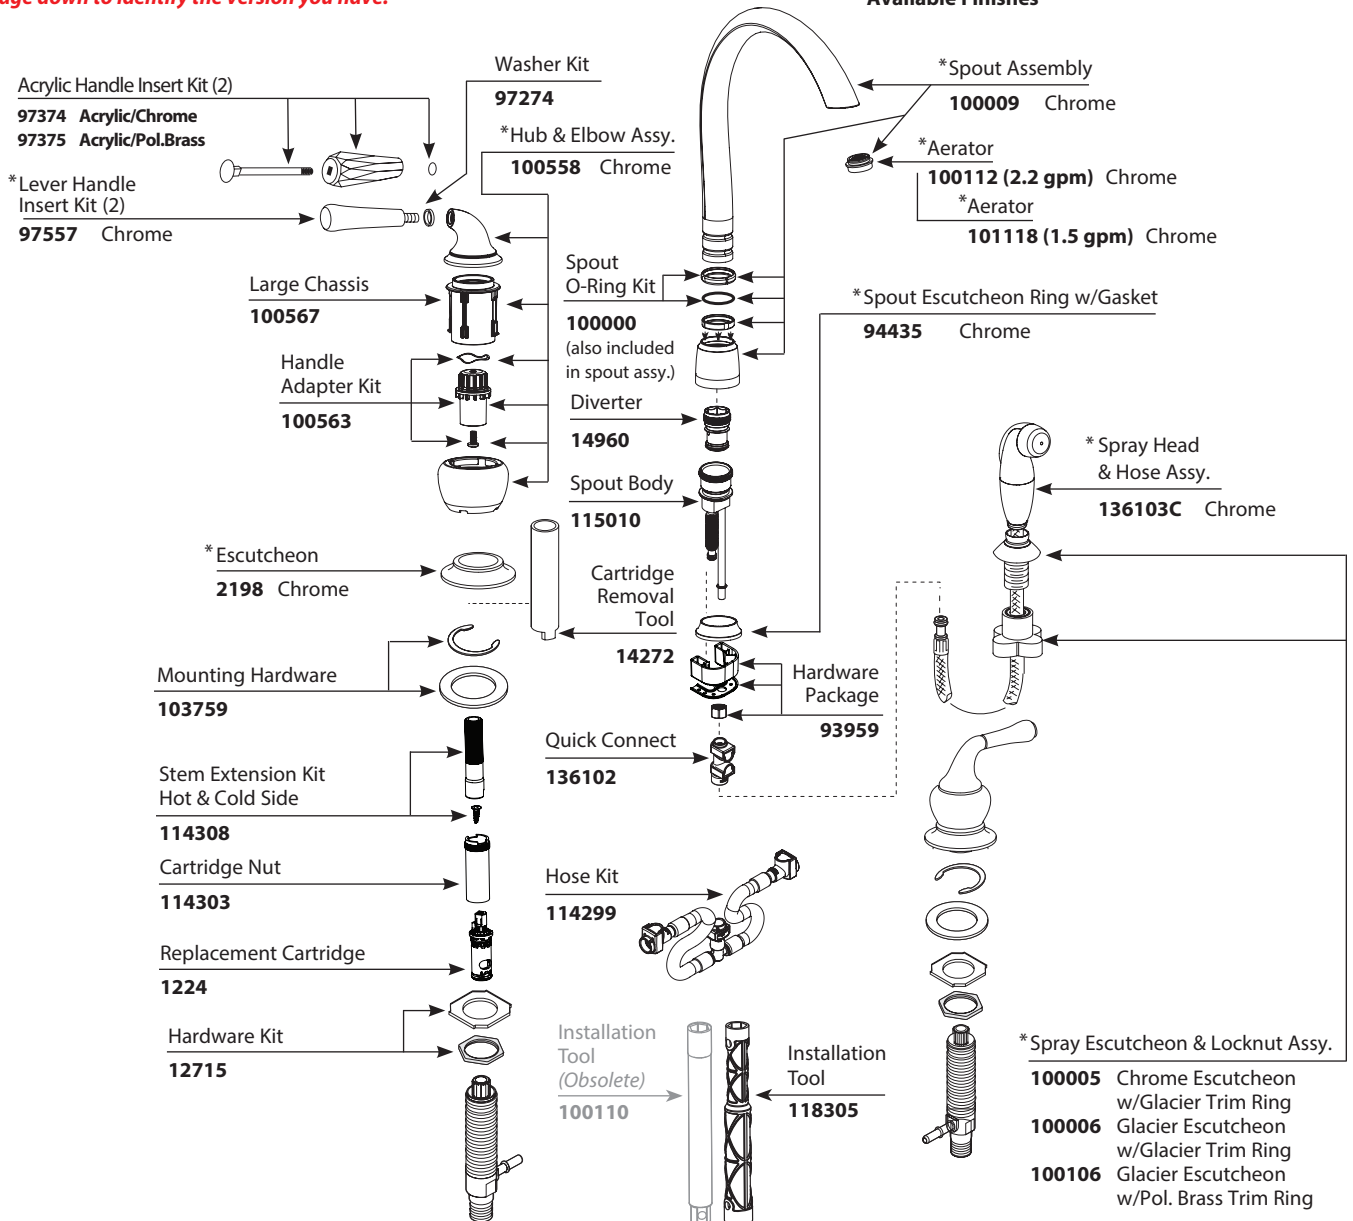

■ Order by Part Number

MONTICELLO® with Cathedral™ Spout Two Handle Kitchen Faucet					
MODEL	HANDLE	FINISH	MODEL	HANDLE	FINISH
7786	Lever	Chrome	Discontinued		
7786SL	Lever	Stainless	R7786/A7785	Lever	Chrome
			R7786P/A7785P	Lever	Polished Brass
			R7786CG/A7785CG	Lever	Classic Gold
			R7786CPR/A7785CPR	Lever	Copper
			R7786PM/A7785PM	Lever	Platinum
			R7786BP/A7785BP	Lever	Black Opal™
			R7786ST/A7785ST	Lever	Satine™
Discontinued					
7786CP	Lever	Chrome/Pol. Brass			
7786P	Lever	Polished Brass			
7786PM	Lever	Platinum			
7786V	Lever	Ivory			
7786W	Lever	Glacier			
87786	Lever	Chrome			
87786SL	Lever	Stainless			

There is more than one version of this model. Page down to identify the version you have.

* See Chart on Next Page for Other Available Finishes