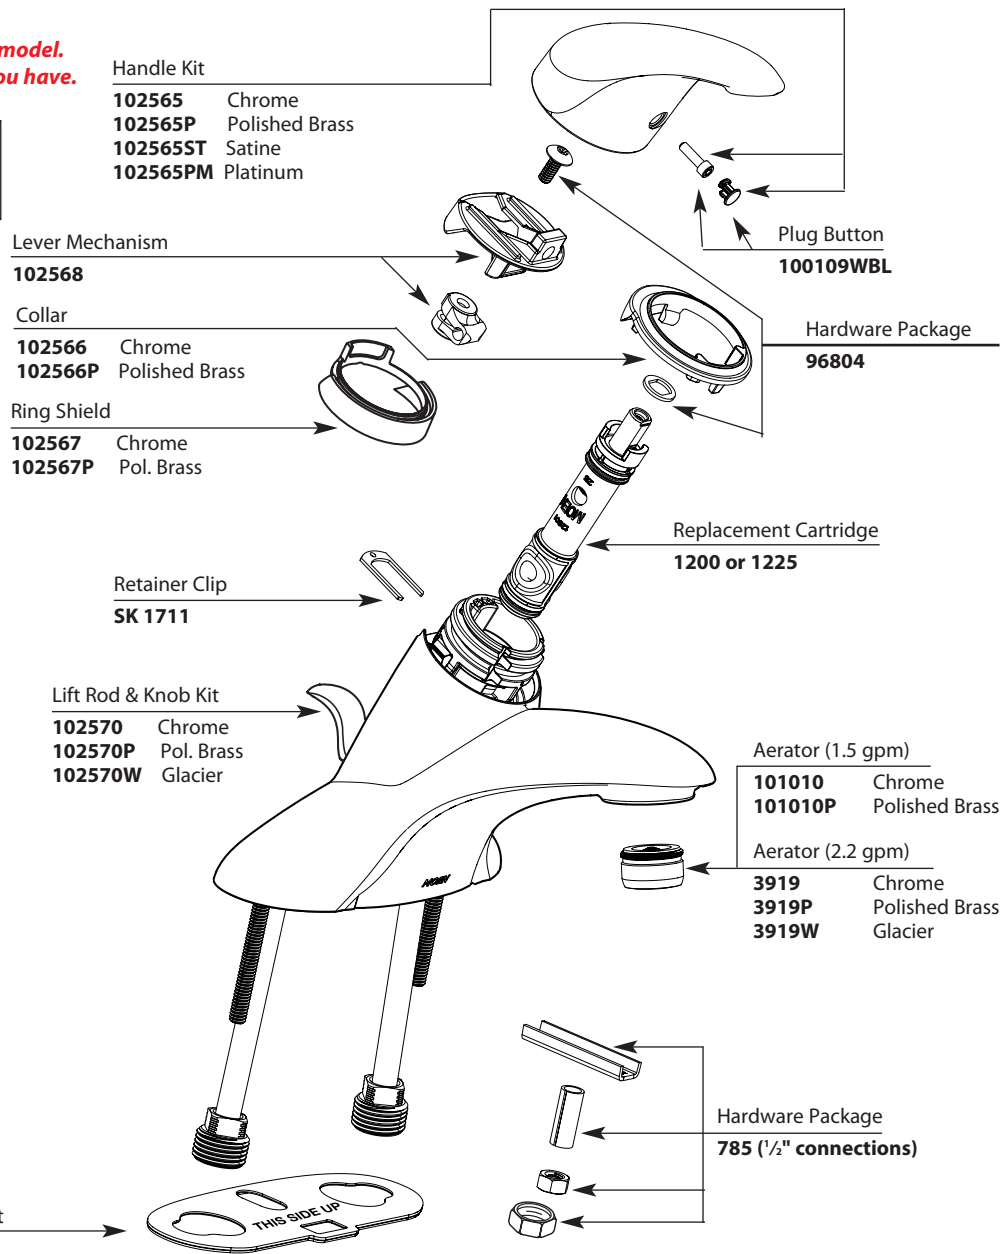

Buy it for looks. Buy it for life.®

Illustrated Parts

VILLETA™ Single-Handle Lavatory Faucet with Metal Waste Assembly

MODEL	HANDLE	FINISH	MODEL	HANDLE	FINISH	MODEL	HANDLE	FINISH	
L4721	Lever	Chrome	L847211P	Lever	Polished Brass	DISCONTINUED	L4721W	Lever	Glacier
L4721CP	Lever	Chrome/Pol.Brass	L84721PM	Lever	Platinum/Chrome		L4721ST	Lever	Satine/Pol. Brass
L4721P	Lever	Polished Brass	L4701	w/o drain assembly	Chrome		L84721W	Lever	Glacier
L4721PM	Lever	Platinum/Chrome	L64702	w/o drain assembly	Chrome (Bulk)		L84721ST	Lever	Satine/Pol. Brass
L64721	Lever	Chrome (Bulk)	L64703	w/o drain assembly	Chrome (Bulk)				
L64721CP	Lever	Chrome/Pol.Brass	L4725	w/ 16" supply	Chrome				
L84721	Lever	Chrome	L64725	w/ 16" supply	Chrome (Bulk)				
L84721CP	Lever	Chrome/Pol.Brass	L64751	w/ 16" supply	Chrome (Bulk)				
			L64755	w/ 16" supply	Chrome (Bulk)				

■ Order by Part Number

*There is more than 1 version of this model.
Page down to identify the version you have.*

**For models manufactured
after 1/23/07.**

Buy it for looks. Buy it for life.®

Illustrated Parts

VILLETA™					
Single-Handle Lavatory Faucet with Metal Waste Assembly					
MODEL	HANDLE	FINISH	MODEL	HANDLE	FINISH
L4721	Lever	Chrome	L84721PM	Lever	Platinum/Chrome
L4721CP	Lever	Chrome/Pol.Brass	Discontinued	L4721W	Glacier
L4721P	Lever	Polished Brass		L4721ST	Satine/Pol. Brass
L4721PM	Lever	Platinum/Chrome		L84721W	Glacier
L84721	Lever	Chrome		L84721ST	Satine/Pol. Brass
L84721CP	Lever	Chrome/Pol.Brass			
L84721P	Lever	Polished Brass			

■ Order by Part Number